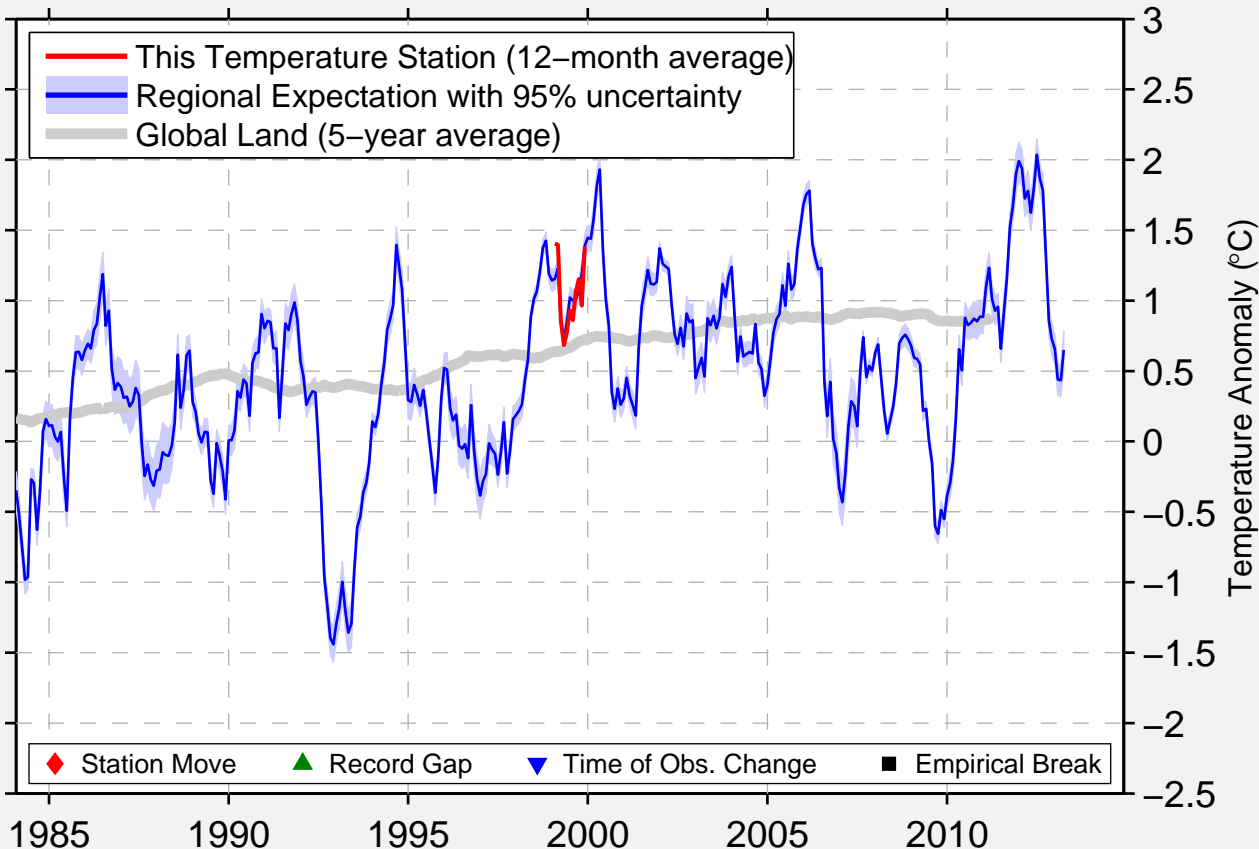

# KISMET 4 WNW

37.227 N, 100.760 W (United States)

◆ Station Move    ▲ Record Gap    ▼ Time of Obs. Change    ■ Empirical Break