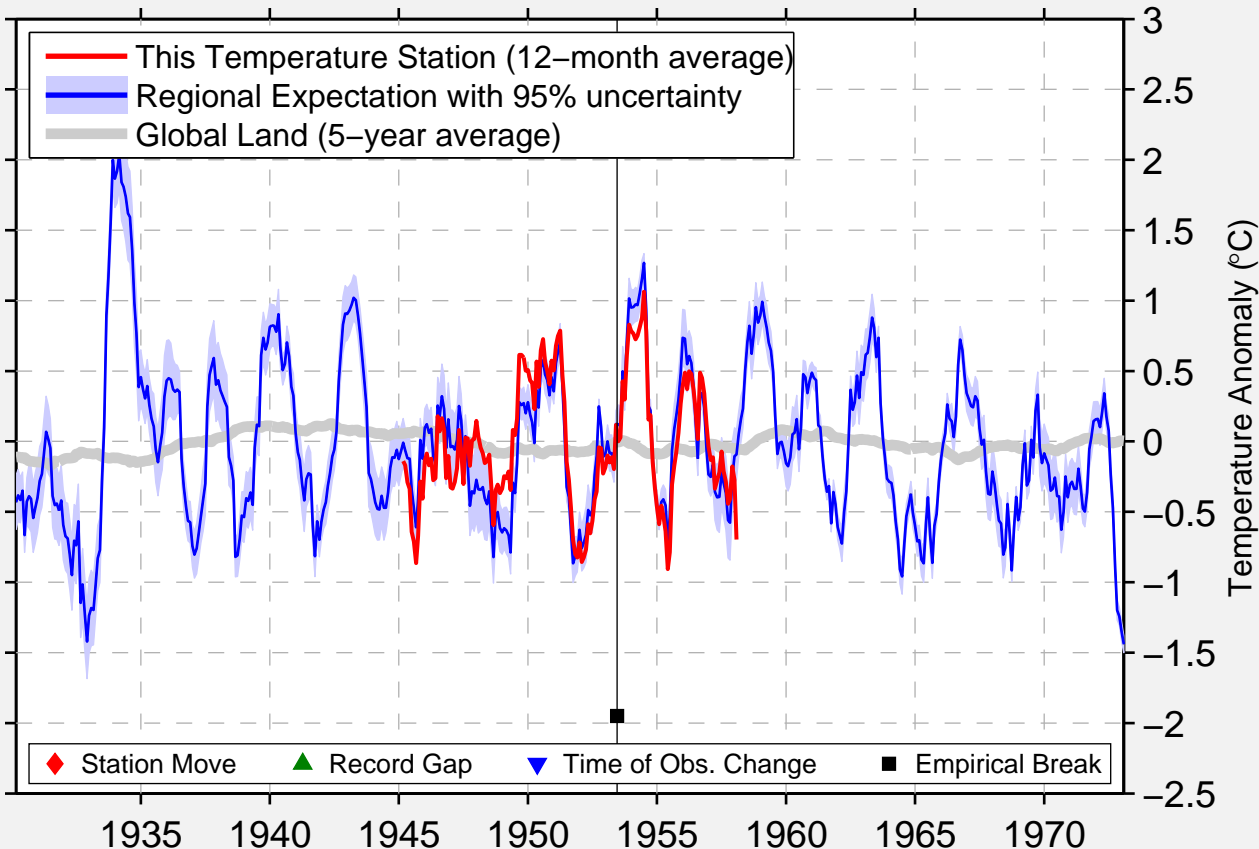

STATE TURKEY EXP FAR

37.217 N, 107.267 W (United States)

Data Quality Controlled and Aligned at Breakpoints

Berkeley Earth