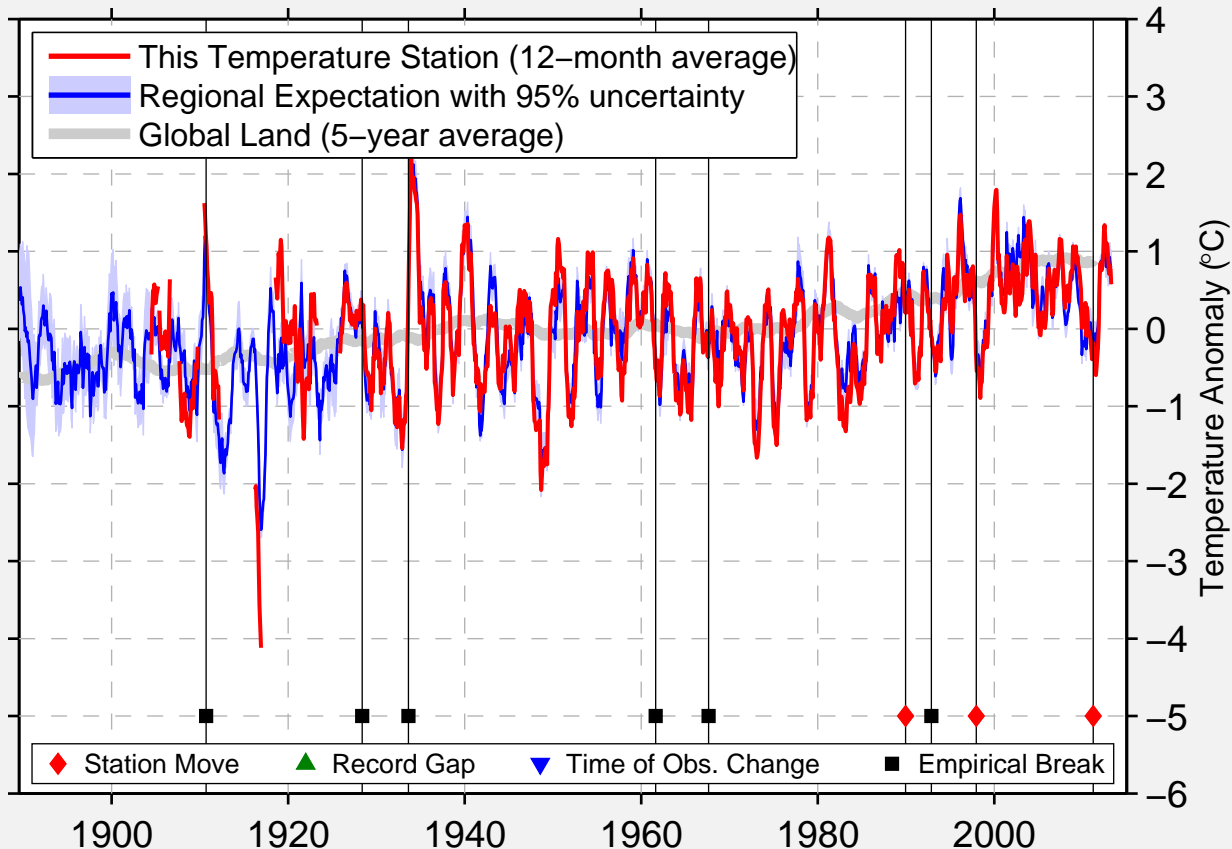

ZION NATIONAL PARK

37.217 N, 112.981 W (United States)

Data Quality Controlled and Aligned at Breakpoints

Berkeley Earth