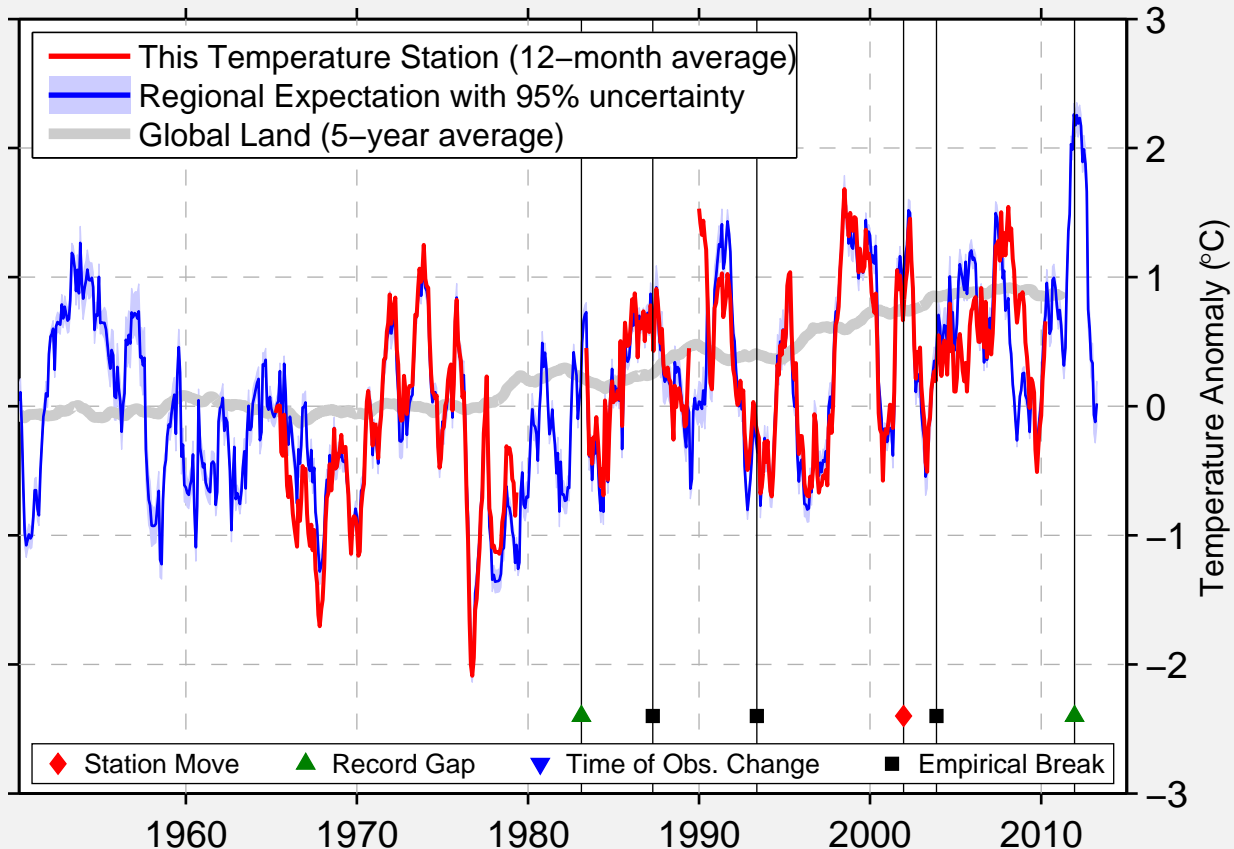

ROCHESTER FERRY

37.216 N, 86.894 W (United States)

Data Quality Controlled and Aligned at Breakpoints

Berkeley Earth