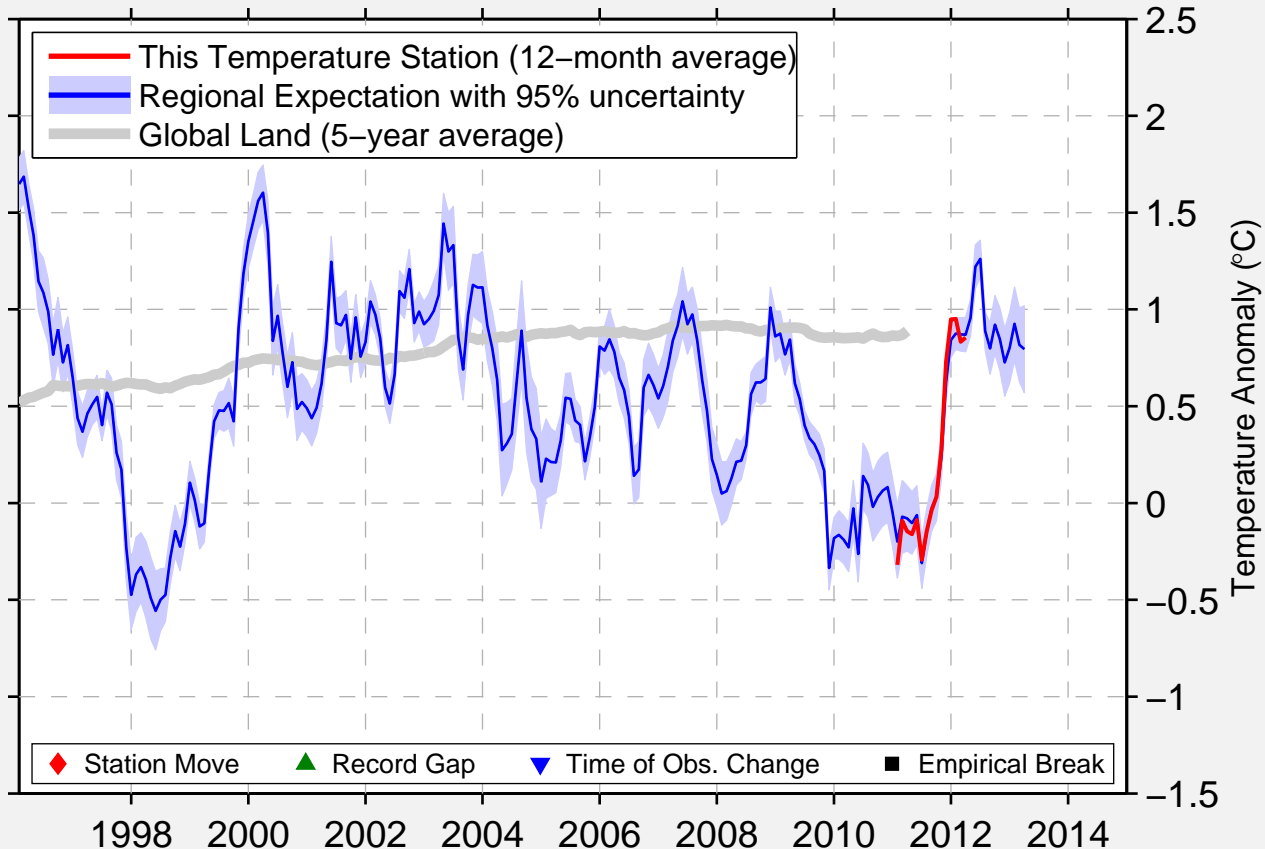

ST. GEORGE 15 NE

37.216 N, 113.379 W (United States)

◆ Station Move ▲ Record Gap ▼ Time of Obs. Change ■ Empirical Break