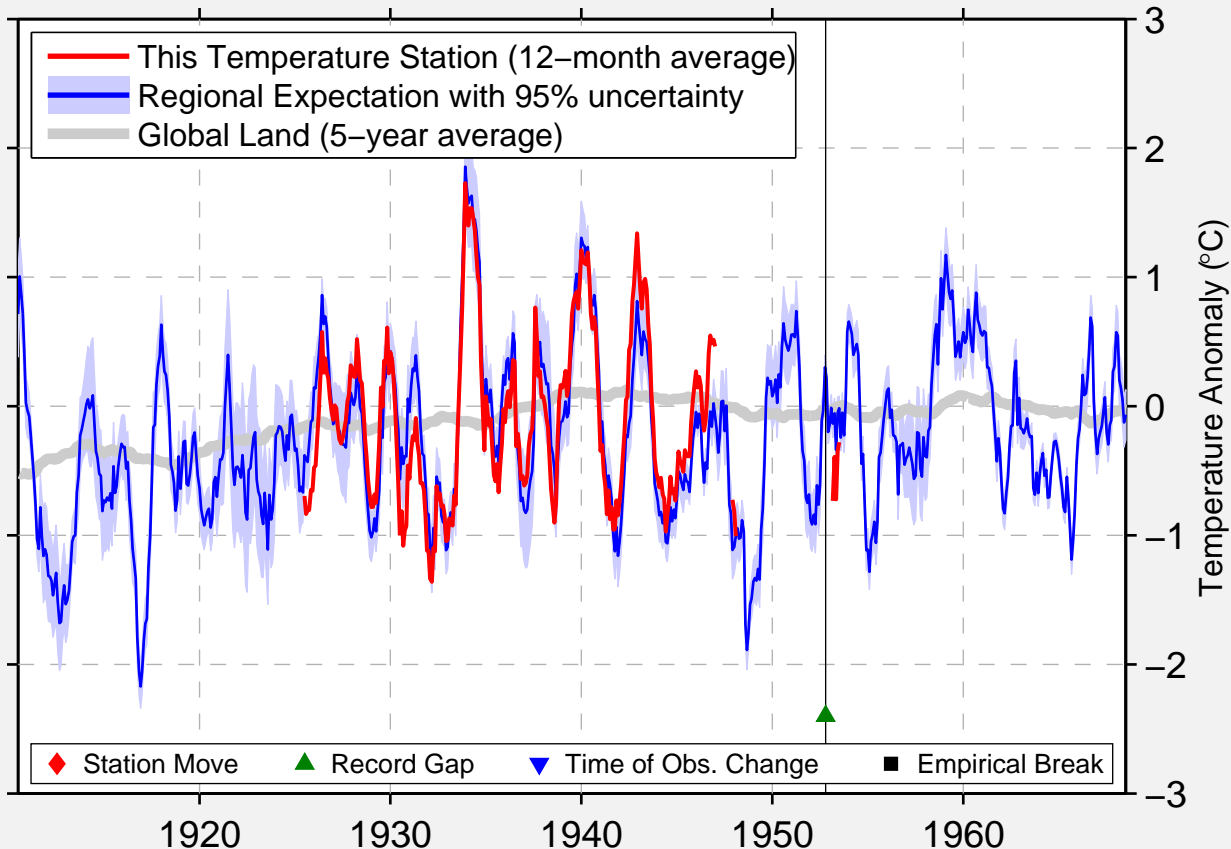

LAKE SABRINA

37.213 N, 118.614 W (United States)

◆ Station Move ▲ Record Gap ▼ Time of Obs. Change ■ Empirical Break