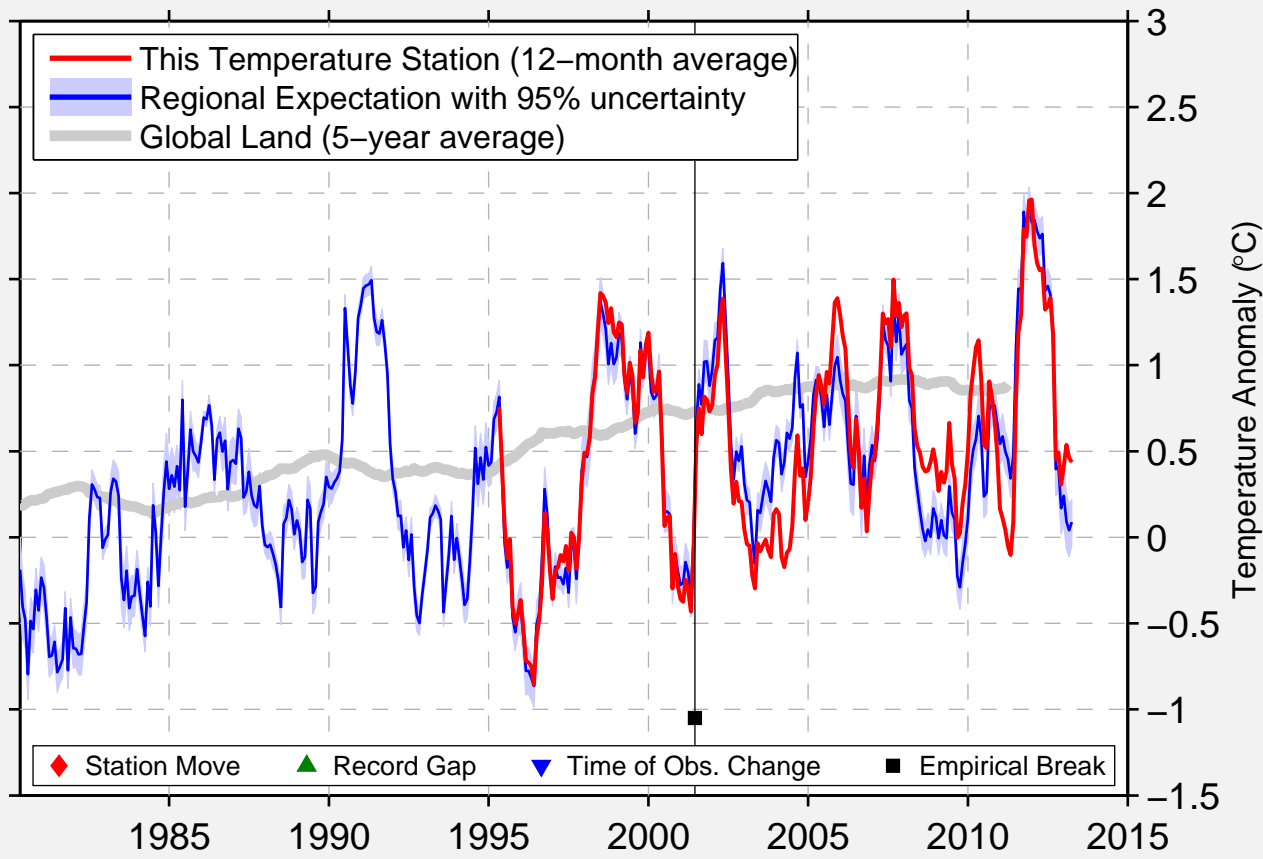

VIRGINIA TECH ARPT

37.208 N, 80.408 W (United States)

Data Quality Controlled and Aligned at Breakpoints

Berkeley Earth