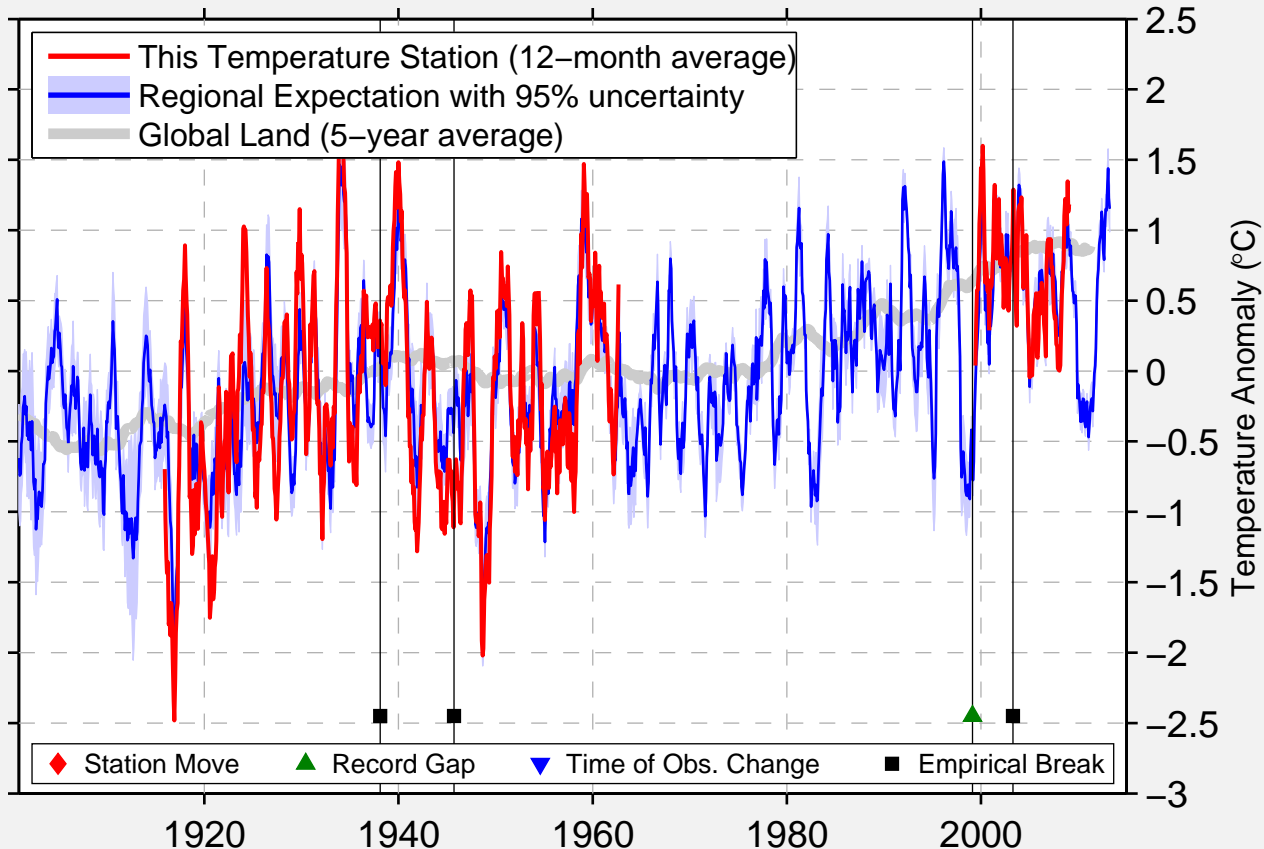

BIG CREEK PH 1

37.206 N, 119.242 W (United States)

Data Quality Controlled and Aligned at Breakpoints

Berkeley Earth