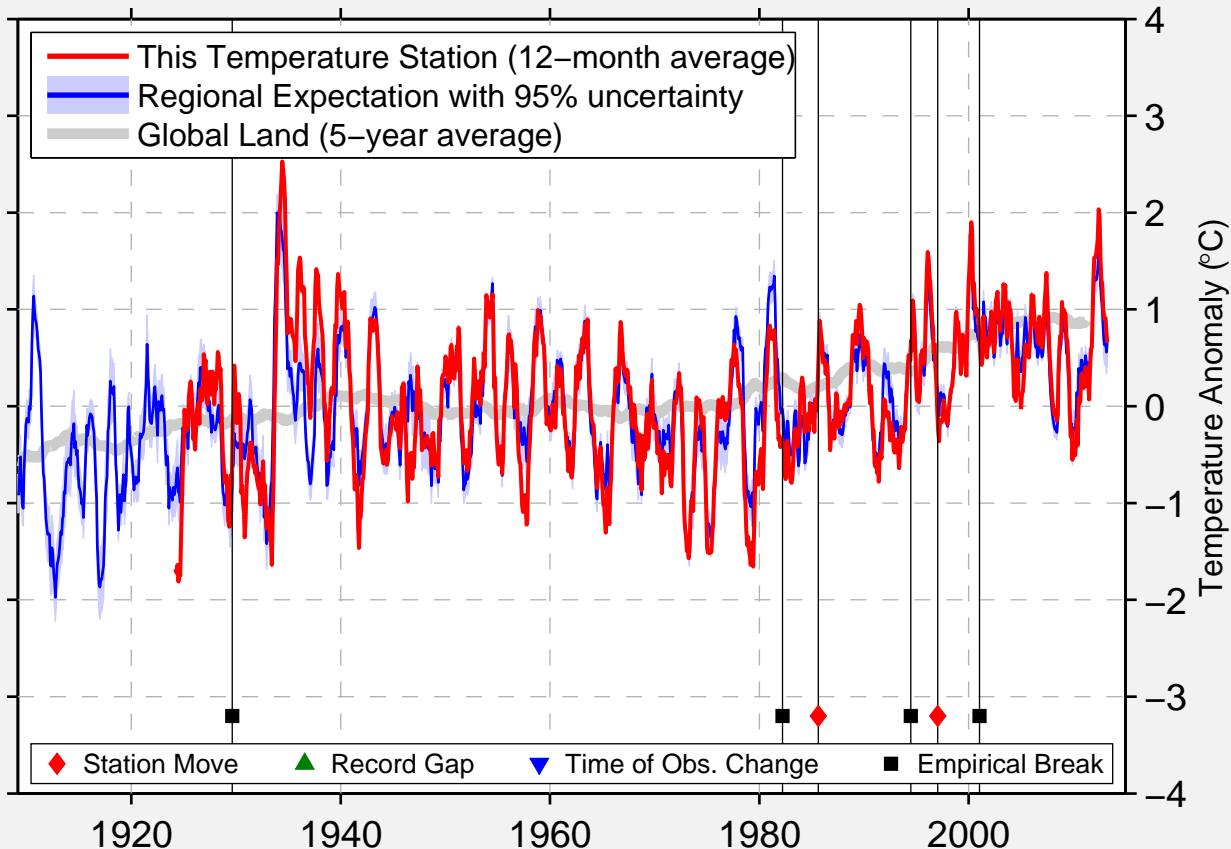

# MESA VERDE NP

37.199 N, 108.488 W (United States)

Data Quality Controlled and Aligned at Breakpoints

Berkeley Earth