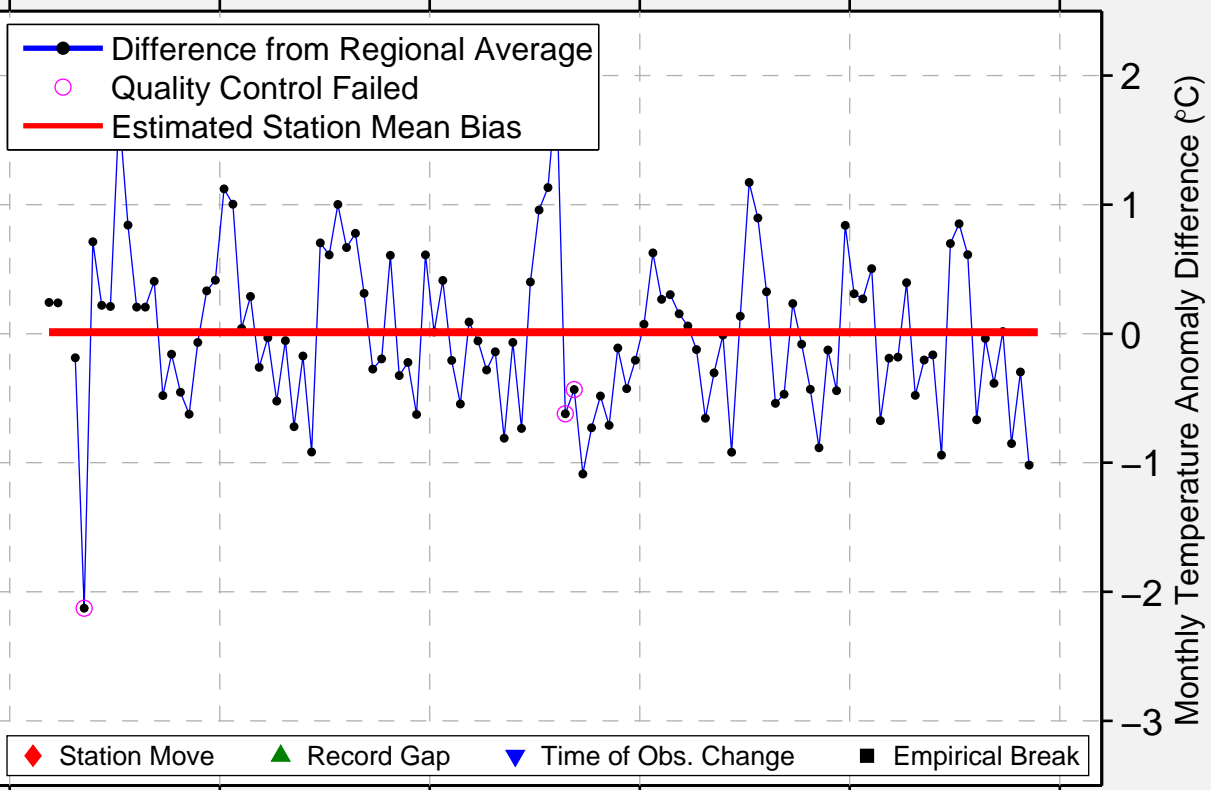

GREENBAY 3 NE

Difference of Station Temperature Data from Regional Average

2004 2006 2008 2010 2012 2014