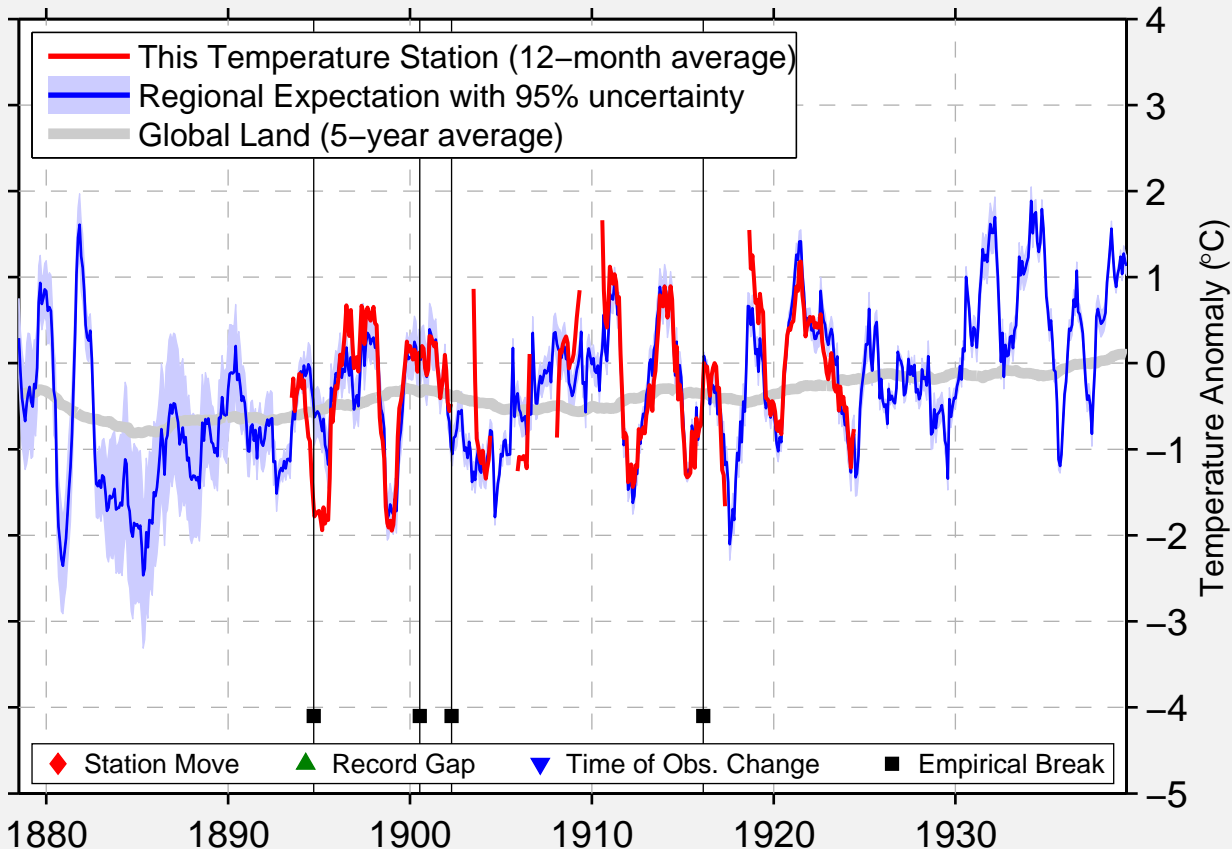

OSWEGO 1 N

37.175 N, 95.104 W (United States)

Data Quality Controlled and Aligned at Breakpoints

Berkeley Earth