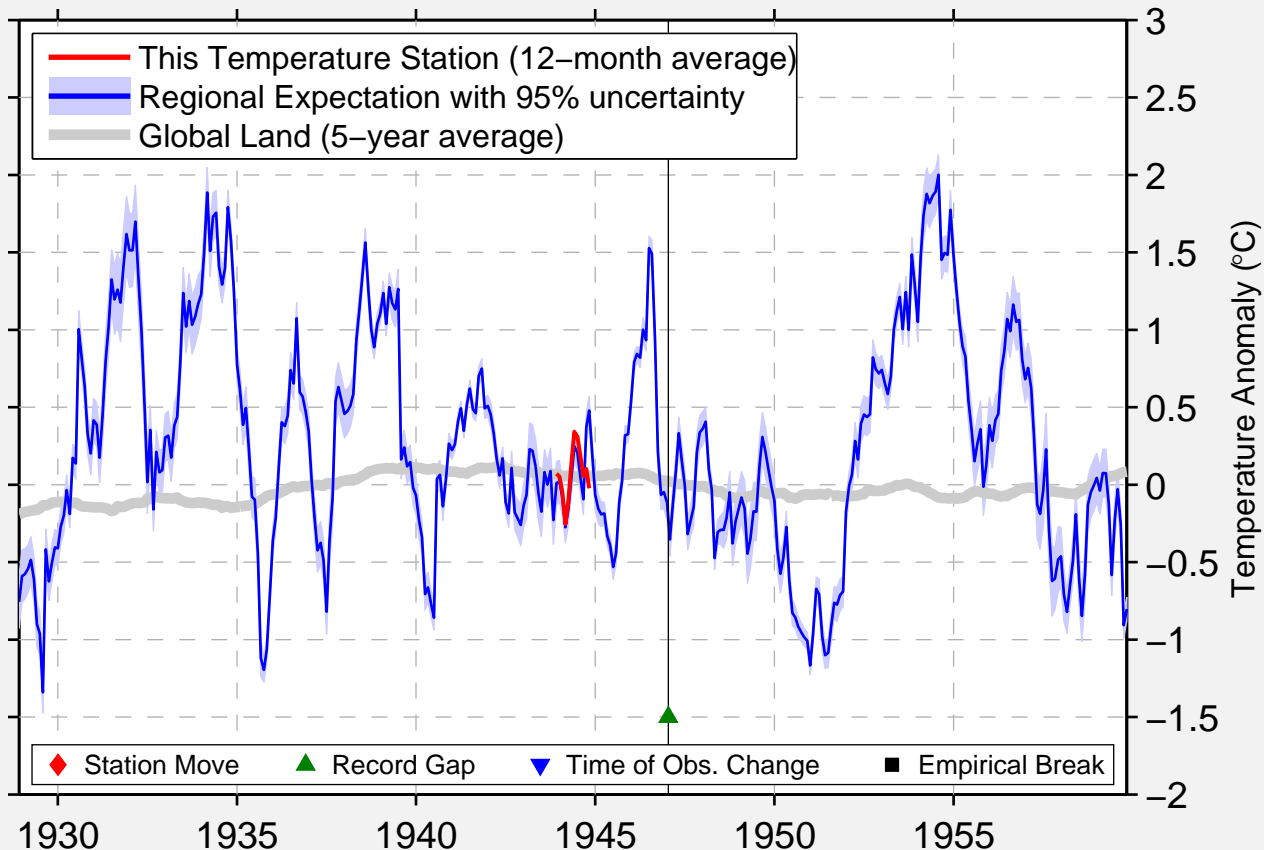

INDEPENDENCE KANSAS AAF

37.166 N, 95.766 W (United States)

Data Quality Controlled and Aligned at Breakpoints

Berkeley Earth