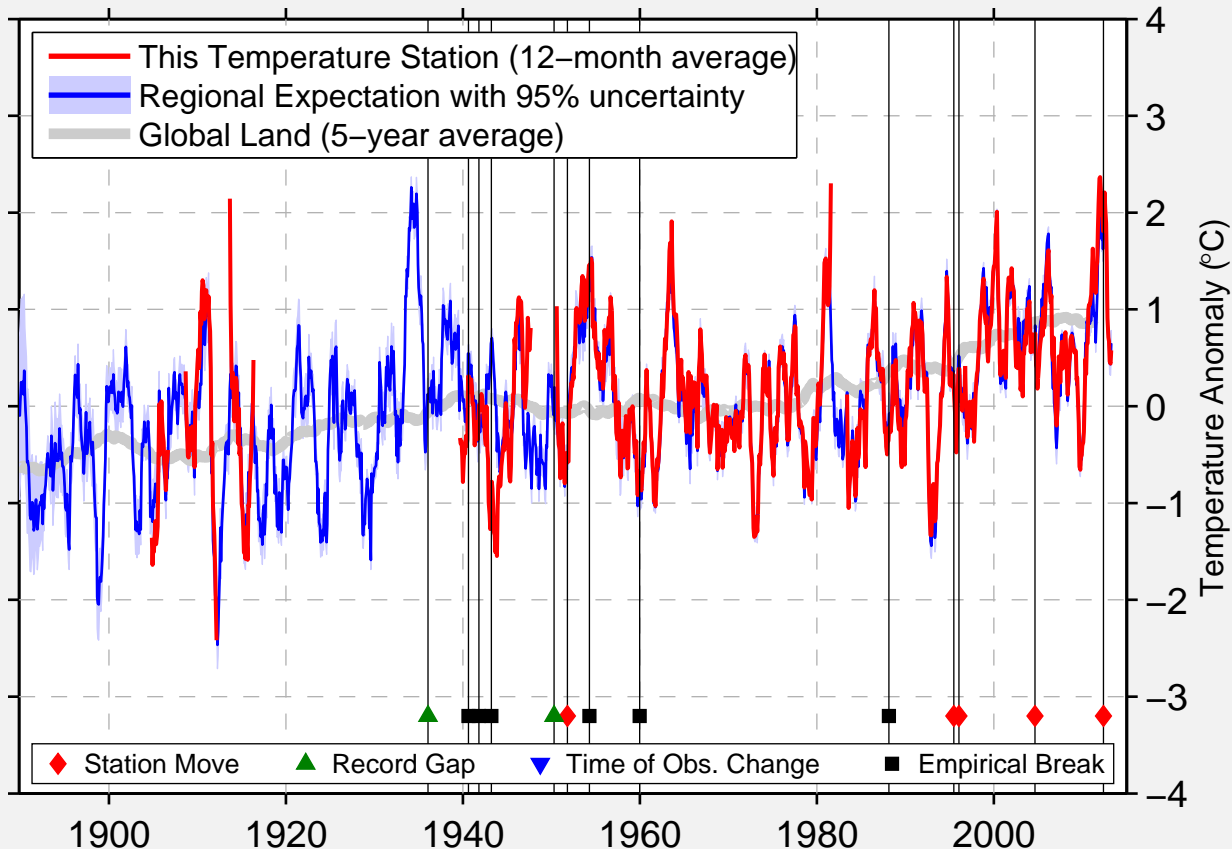

HUGOTON

37.164 N, 101.340 W (United States)

Data Quality Controlled and Aligned at Breakpoints

Berkeley Earth