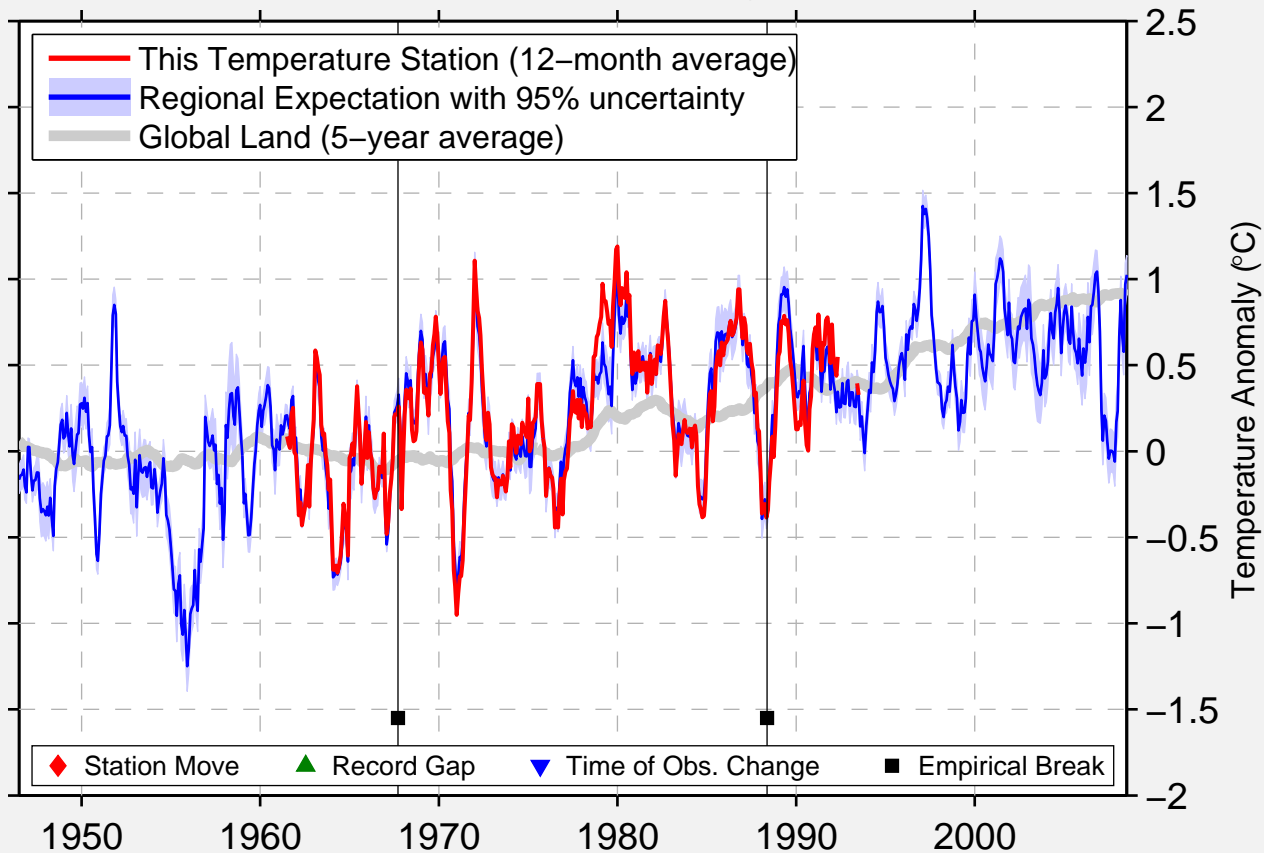

# EL-PALOMAR/AERO

34.600 S, 58.600 W (Argentina)

Data Quality Controlled and Aligned at Breakpoints

Berkeley Earth