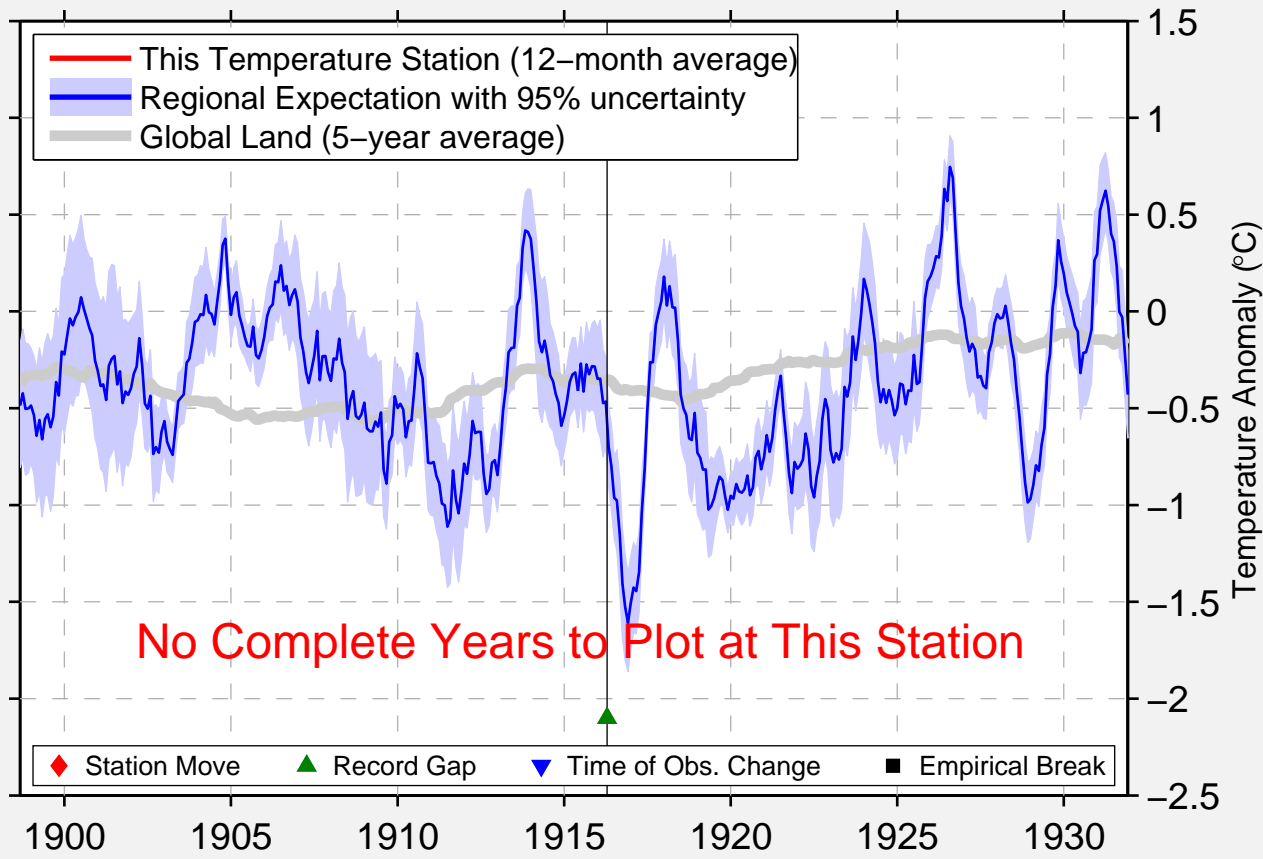

BOULDER CREEK

37.117 N, 122.117 W (United States)

No Complete Years to Plot at This Station

◆ Station Move ▲ Record Gap ▼ Time of Obs. Change ■ Empirical Break