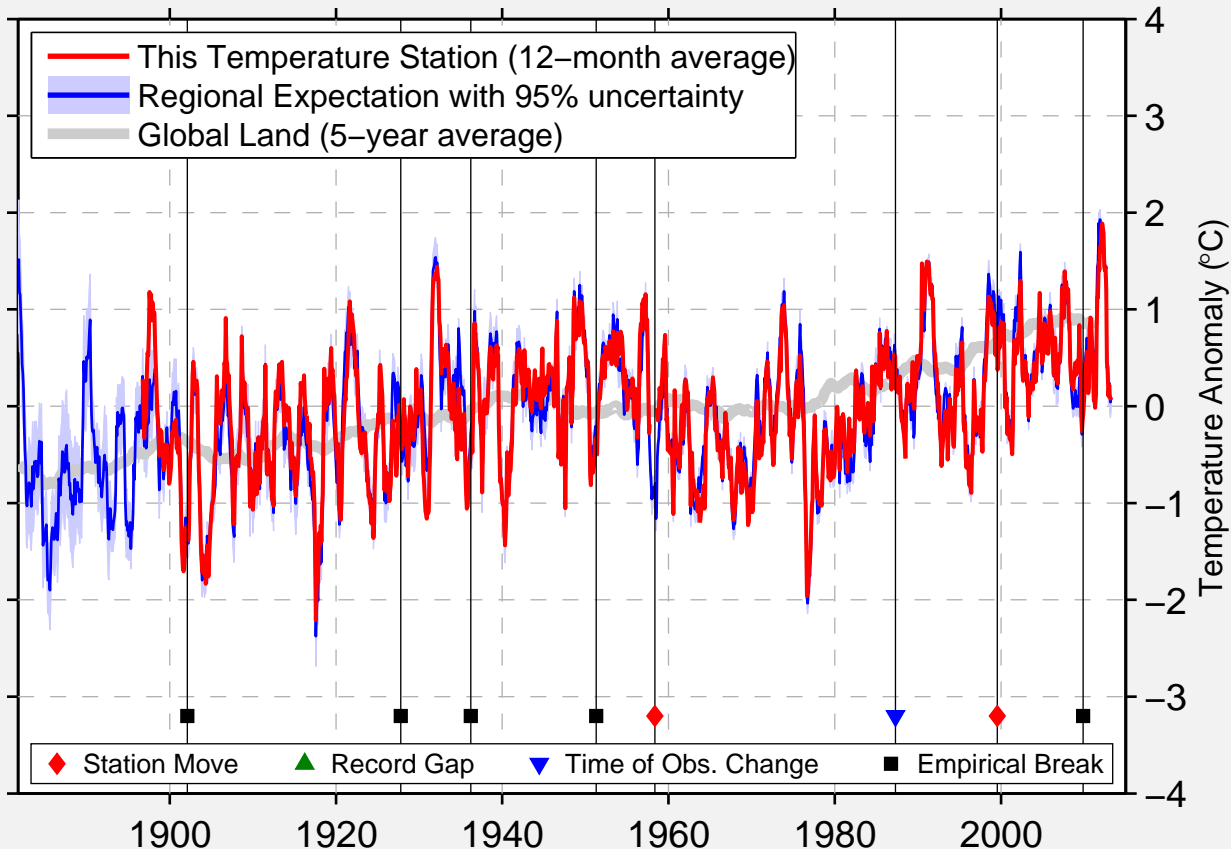

BURKES GARDEN

37.084 N, 81.330 W (United States)

Data Quality Controlled and Aligned at Breakpoints

Berkeley Earth