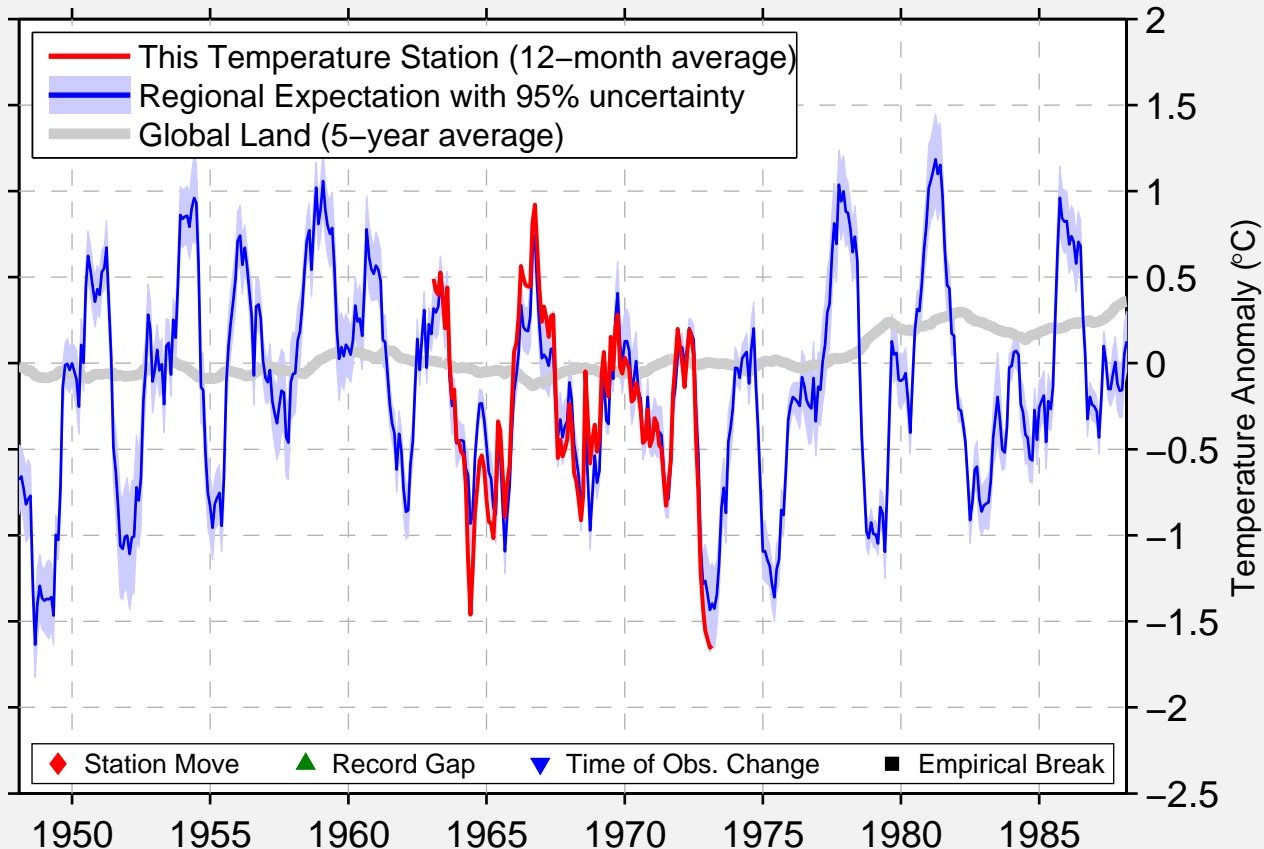

GLEN CANYON CITY

37.083 N, 111.667 W (United States)

Data Quality Controlled and Aligned at Breakpoints

Berkeley Earth