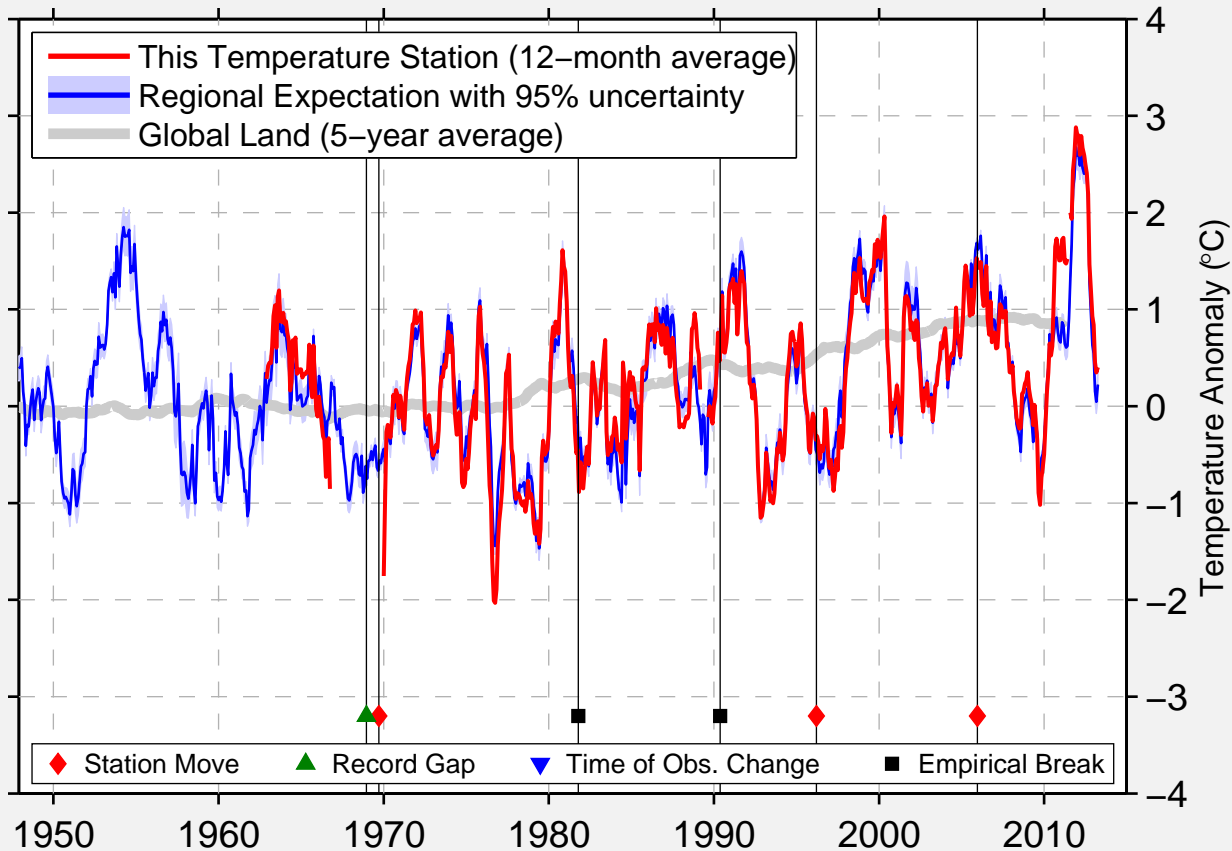

BILLINGS 1SW

37.073 N, 93.558 W (United States)

Data Quality Controlled and Aligned at Breakpoints

Berkeley Earth