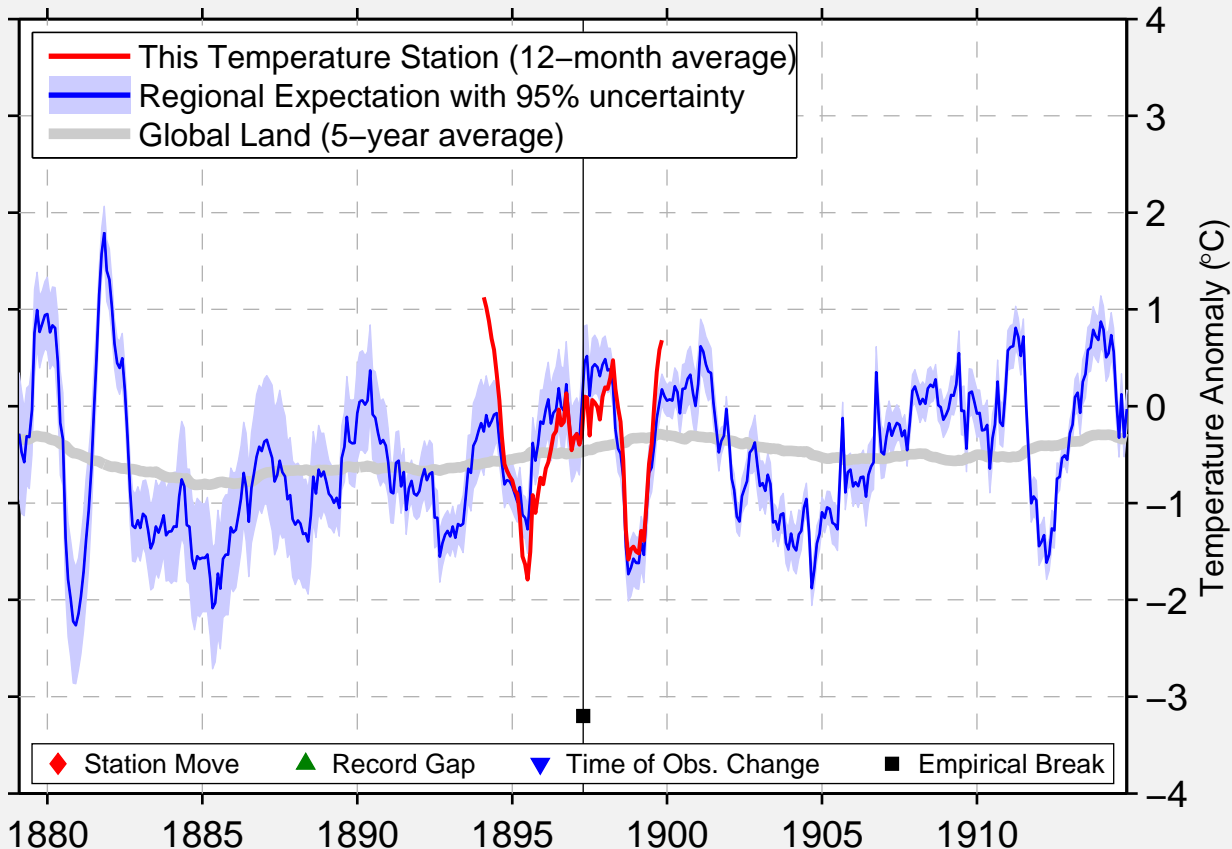

SARCOXIE

37.067 N, 94.133 W (United States)

Data Quality Controlled and Aligned at Breakpoints

Berkeley Earth