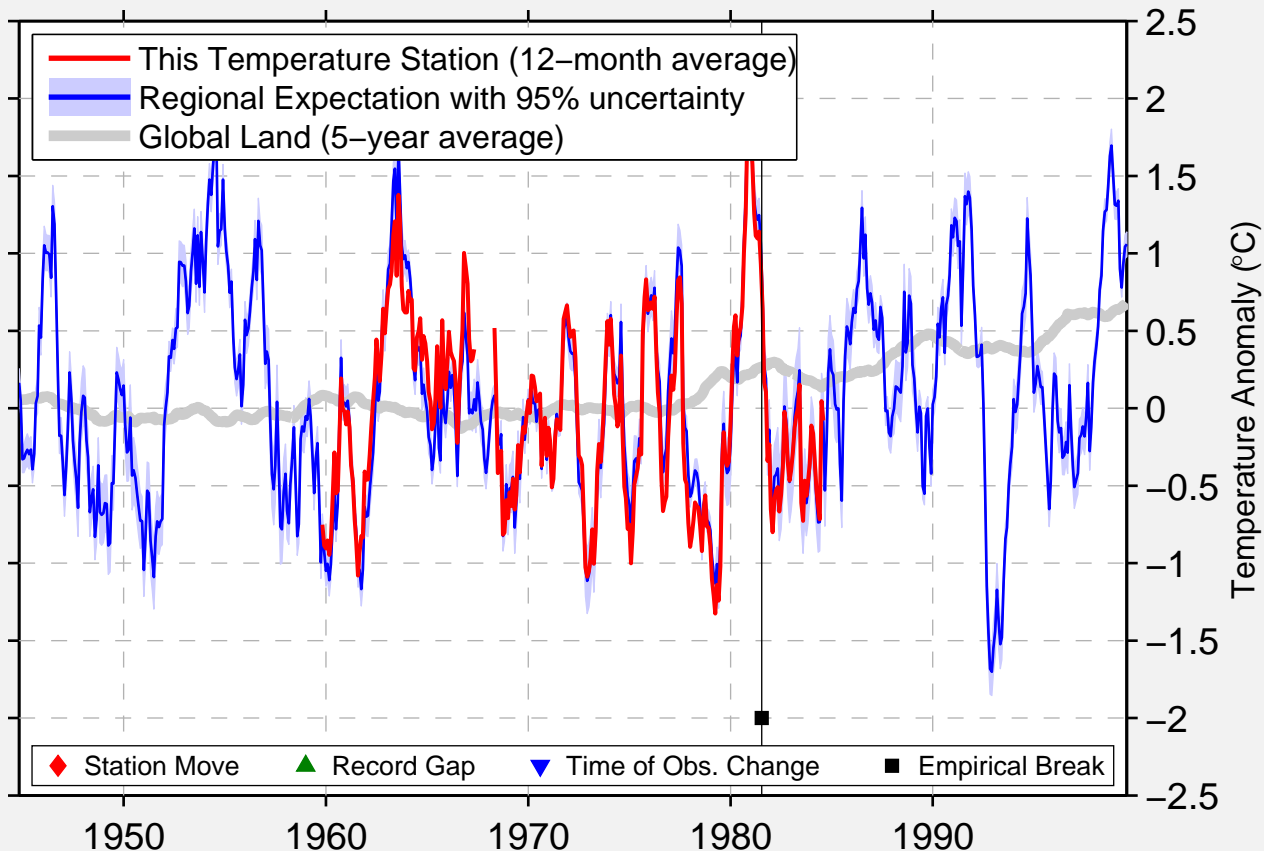

AETNA 2 S

37.067 N, 98.967 W (United States)

Data Quality Controlled and Aligned at Breakpoints

Berkeley Earth