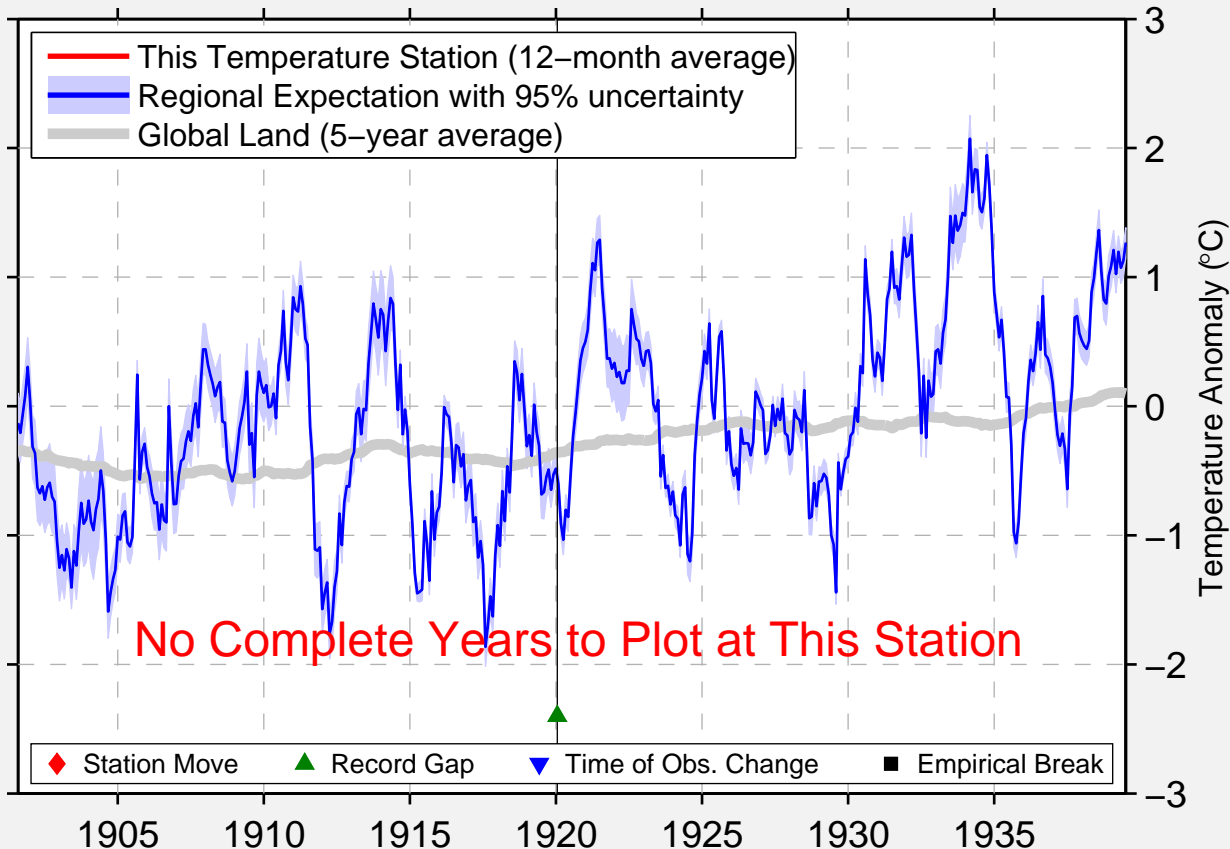

ARKANSAS CITY

37.063 N, 97.040 W (United States)

No Complete Years to Plot at This Station