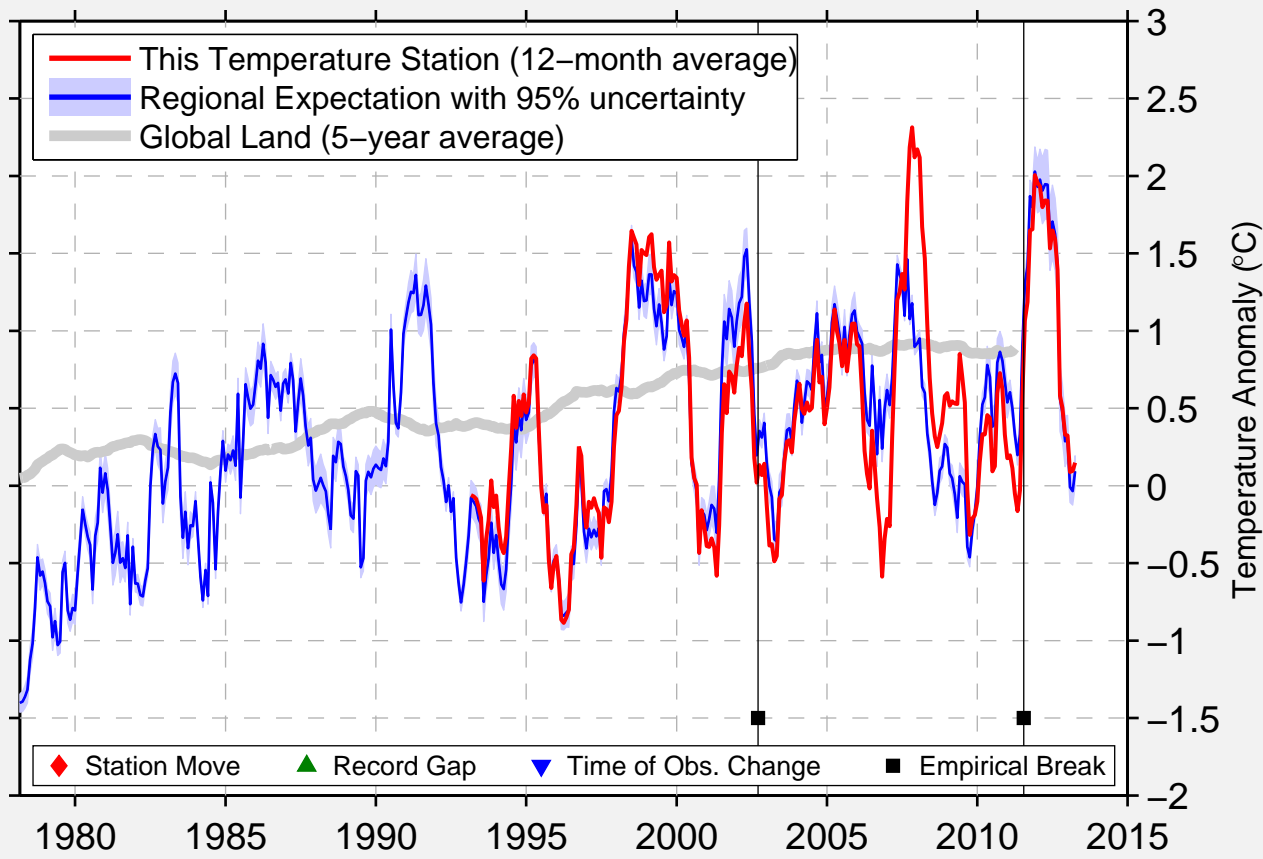

SOMERSET PULASKI CO

37.054 N, 84.615 W (United States)

Data Quality Controlled and Aligned at Breakpoints

Berkeley Earth