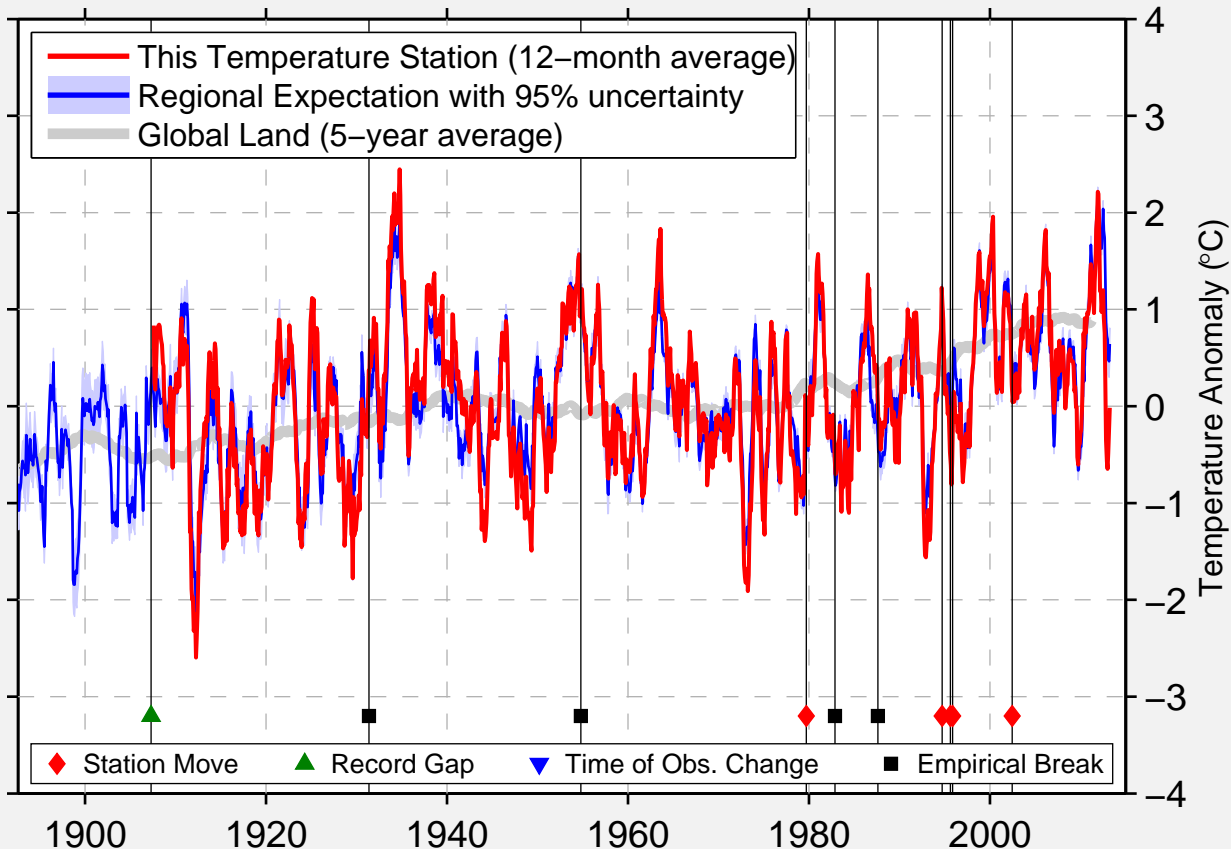

# LIBERAL

37.022 N, 100.929 W (United States)

Data Quality Controlled and Aligned at Breakpoints

Berkeley Earth