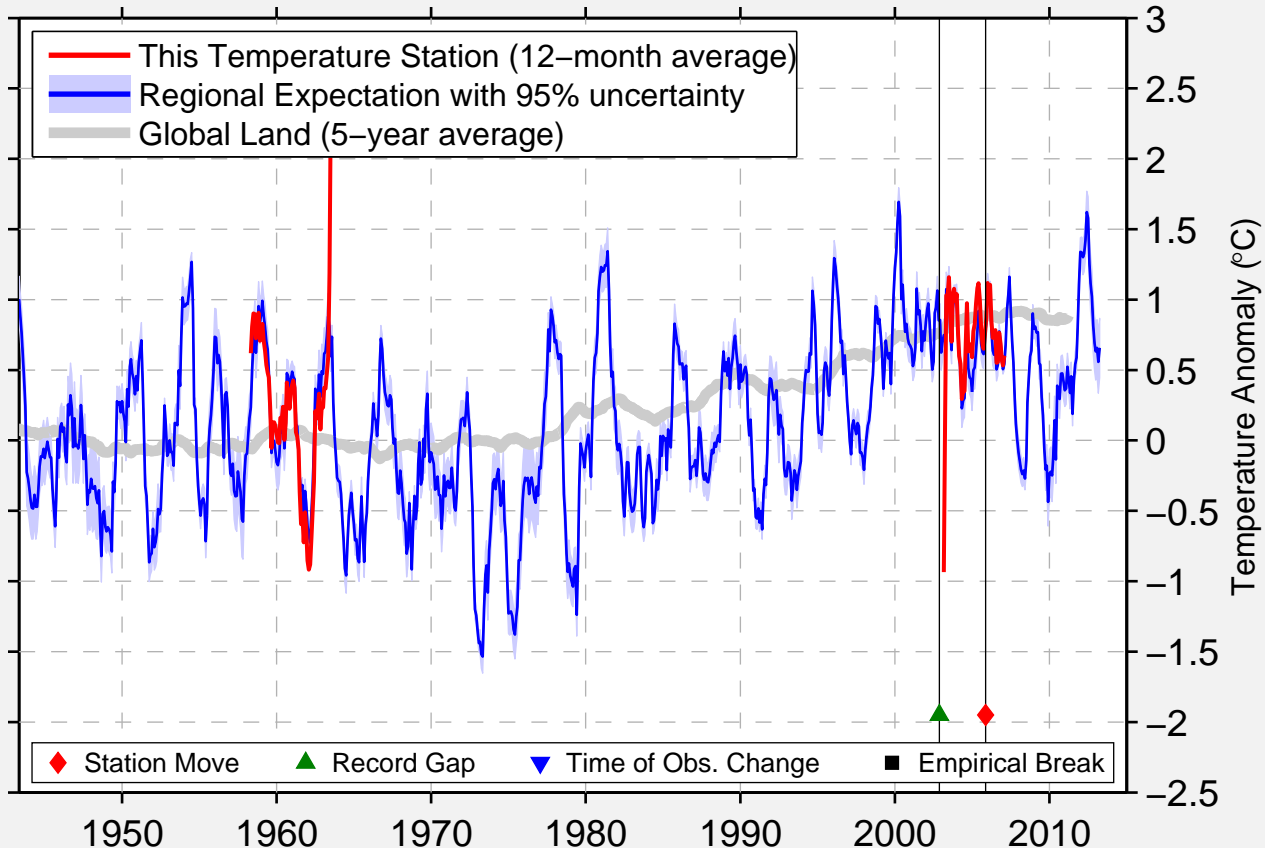

ARBOLES 1W

37.020 N, 107.427 W (United States)

Data Quality Controlled and Aligned at Breakpoints

Berkeley Earth