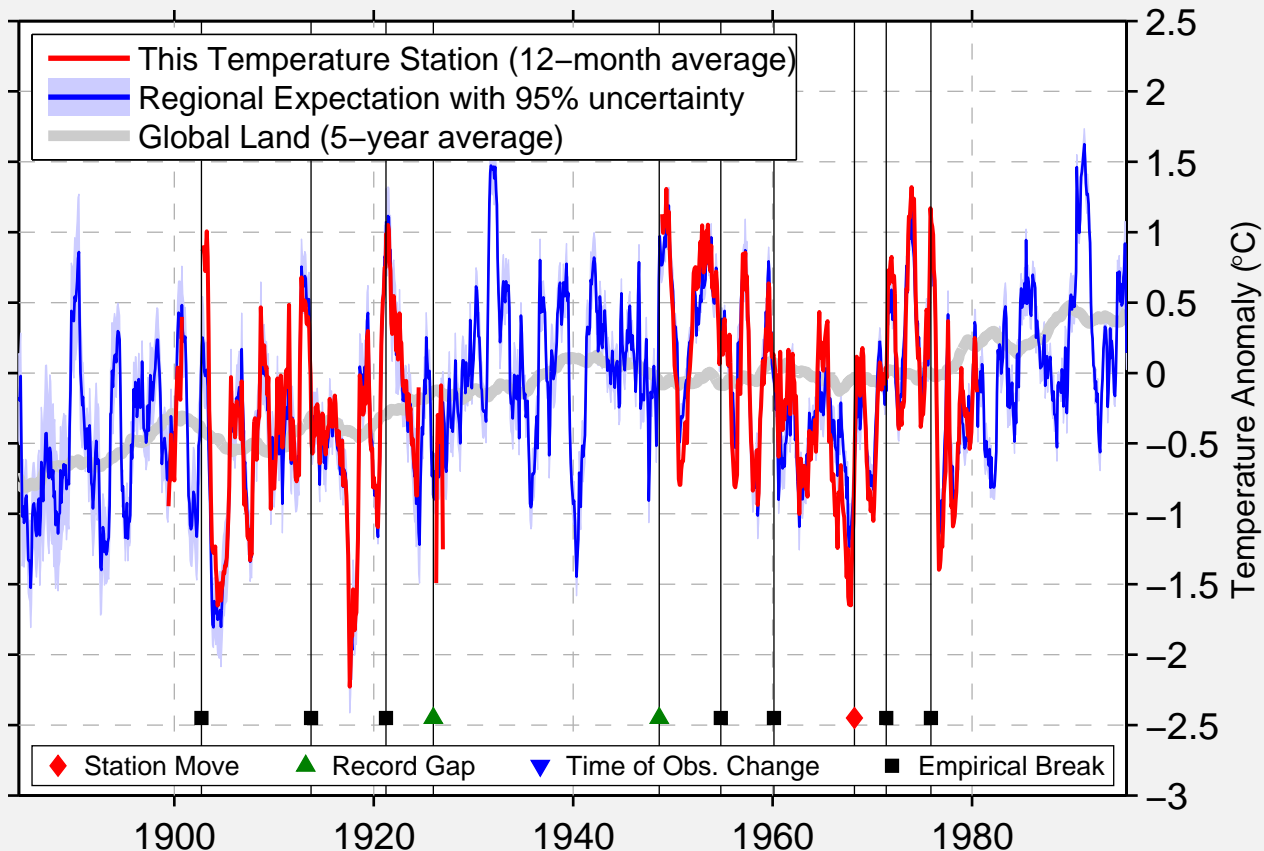

NEWPORT NEWS PRESS BLDG

37.017 N, 76.450 W (United States)

Data Quality Controlled and Aligned at Breakpoints

Berkeley Earth