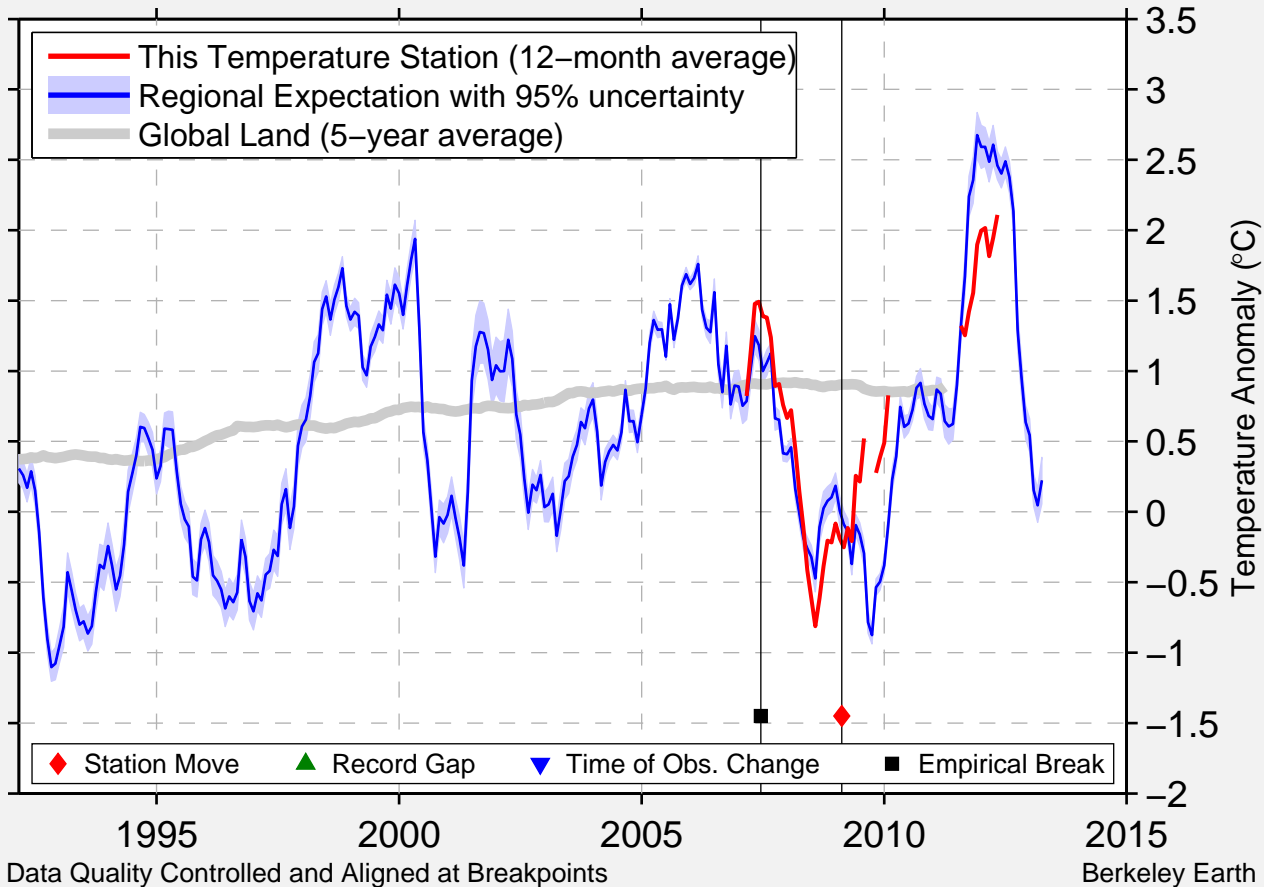

AVA 6W

37.009 N, 92.756 W (United States)

Data Quality Controlled and Aligned at Breakpoints

Berkeley Earth