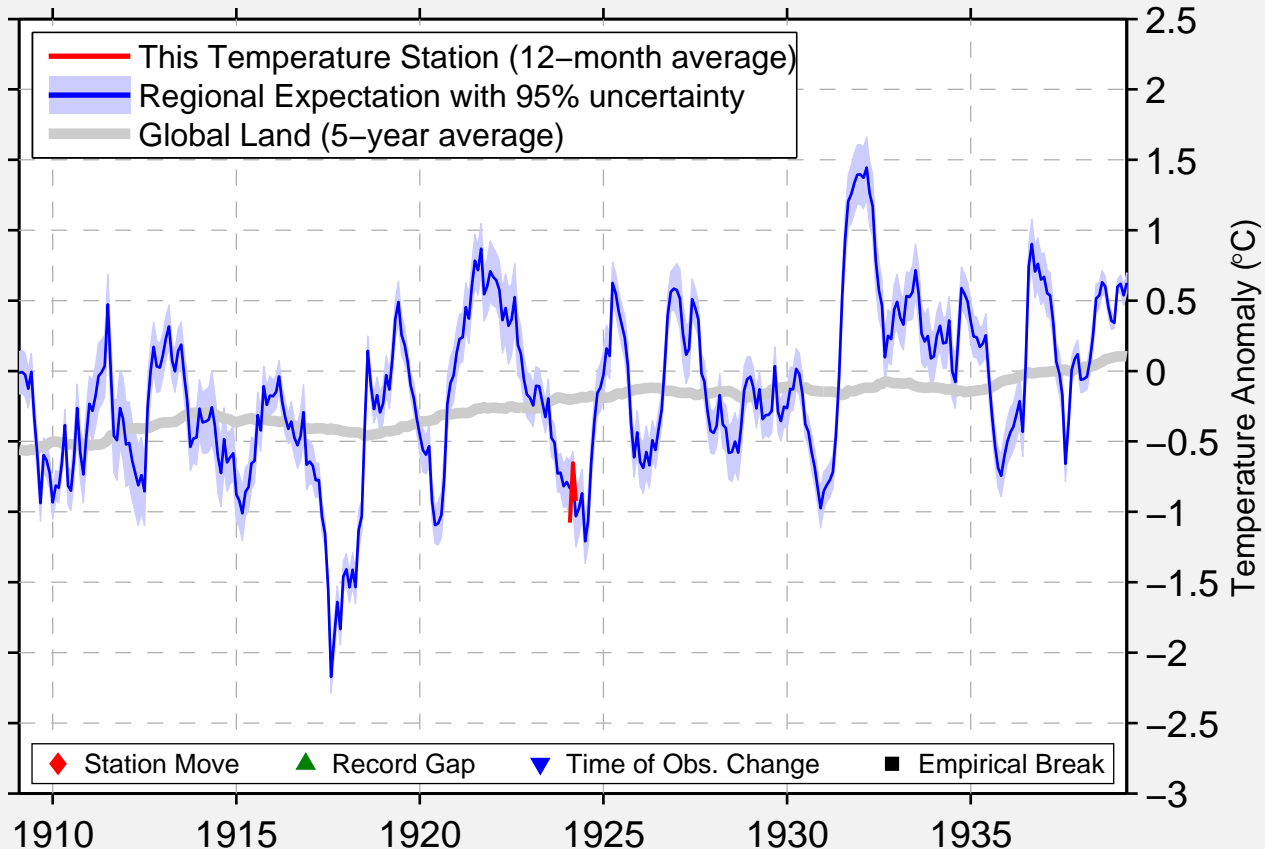

WISE

37.000 N, 82.133 W (United States)

Data Quality Controlled and Aligned at Breakpoints

Berkeley Earth