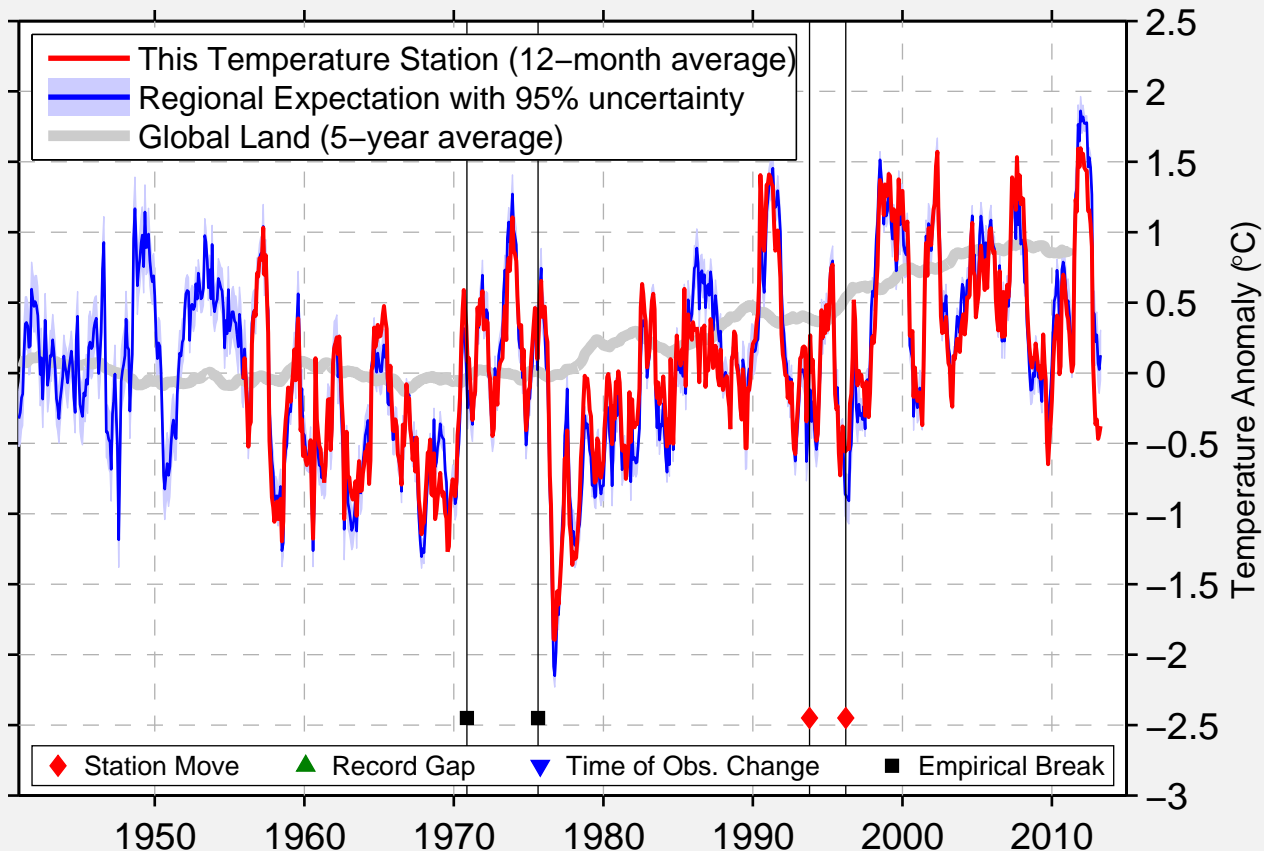

WISE 3 E

36.999 N, 82.539 W (United States)

Data Quality Controlled and Aligned at Breakpoints

Berkeley Earth