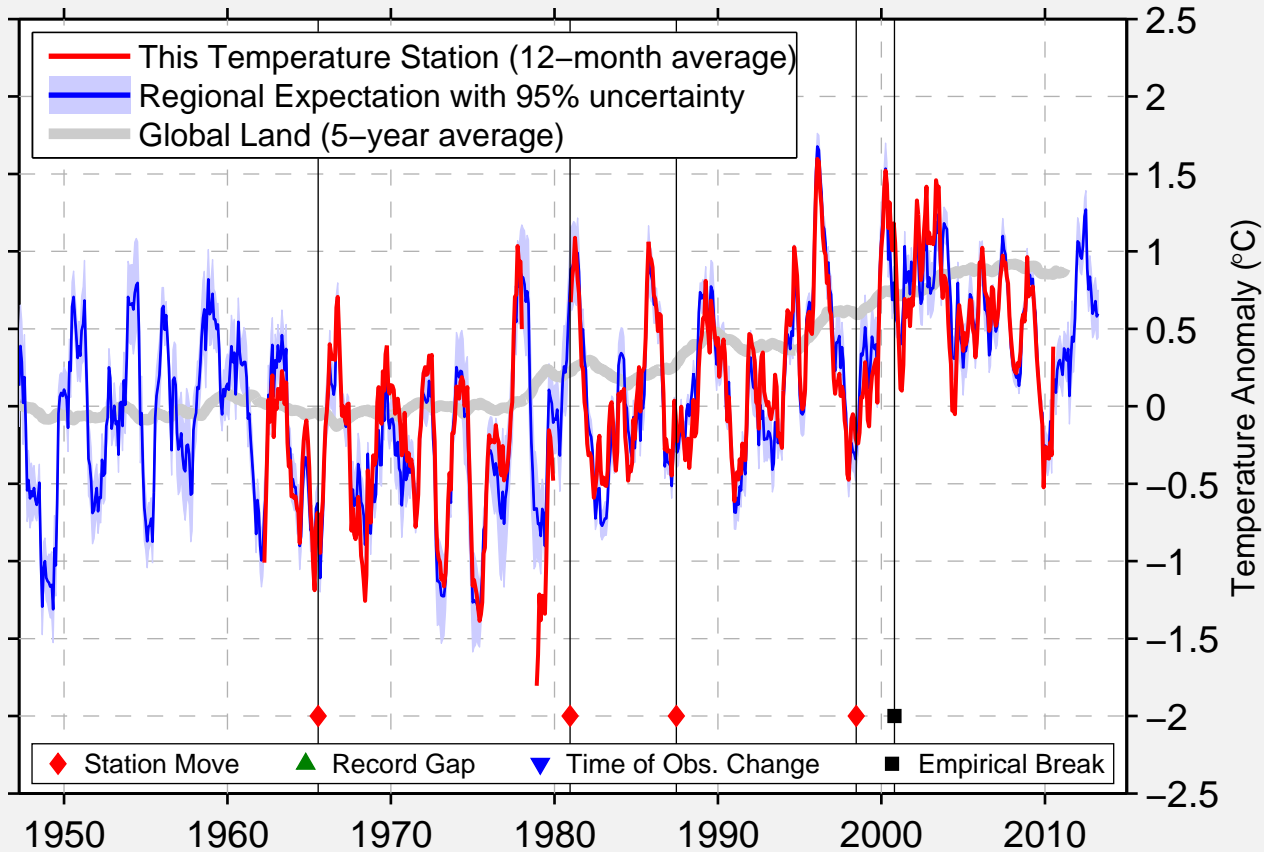

WAHWWEAP

36.985 N, 111.483 W (United States)

Data Quality Controlled and Aligned at Breakpoints

Berkeley Earth