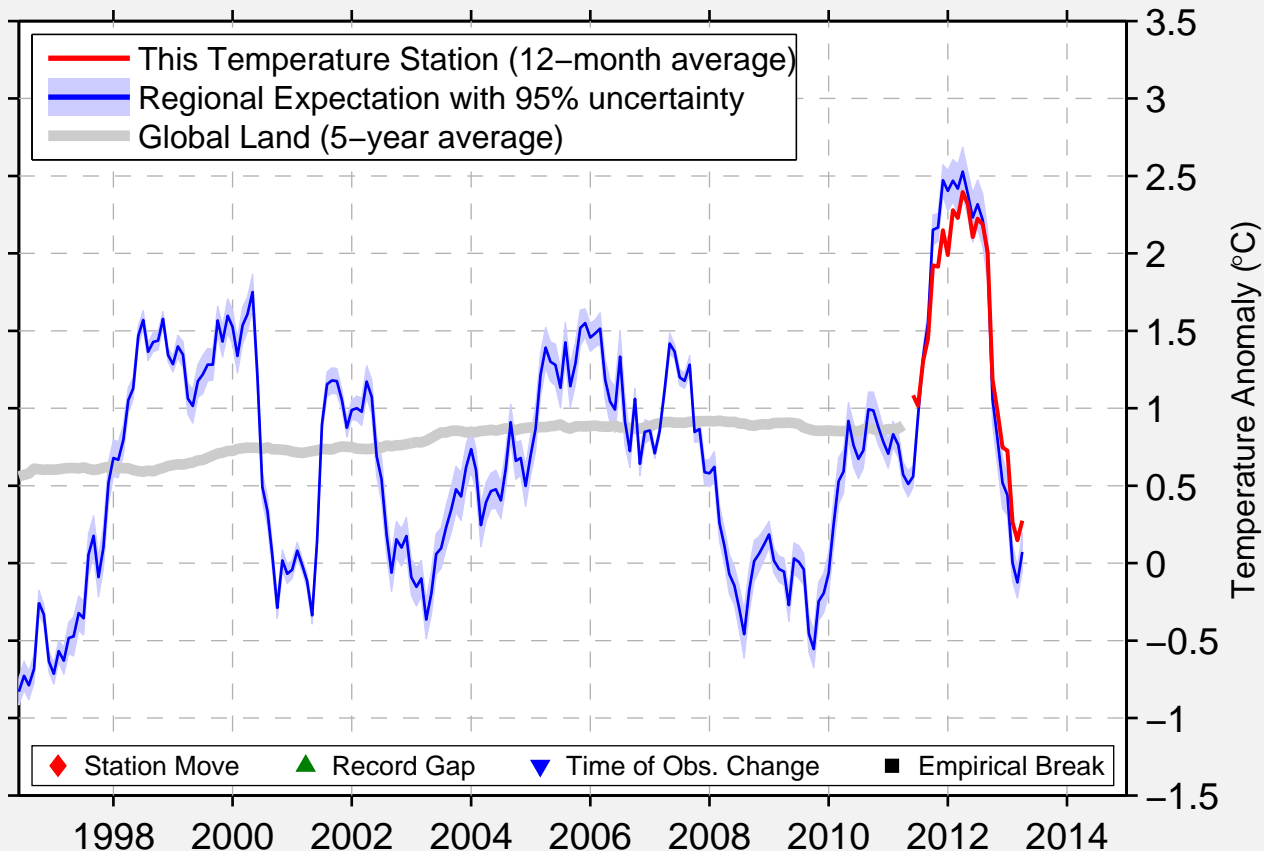

# WINONA FOREST RS

36.978 N, 91.385 W (United States)

◆ Station Move    ▲ Record Gap    ▼ Time of Obs. Change    ■ Empirical Break