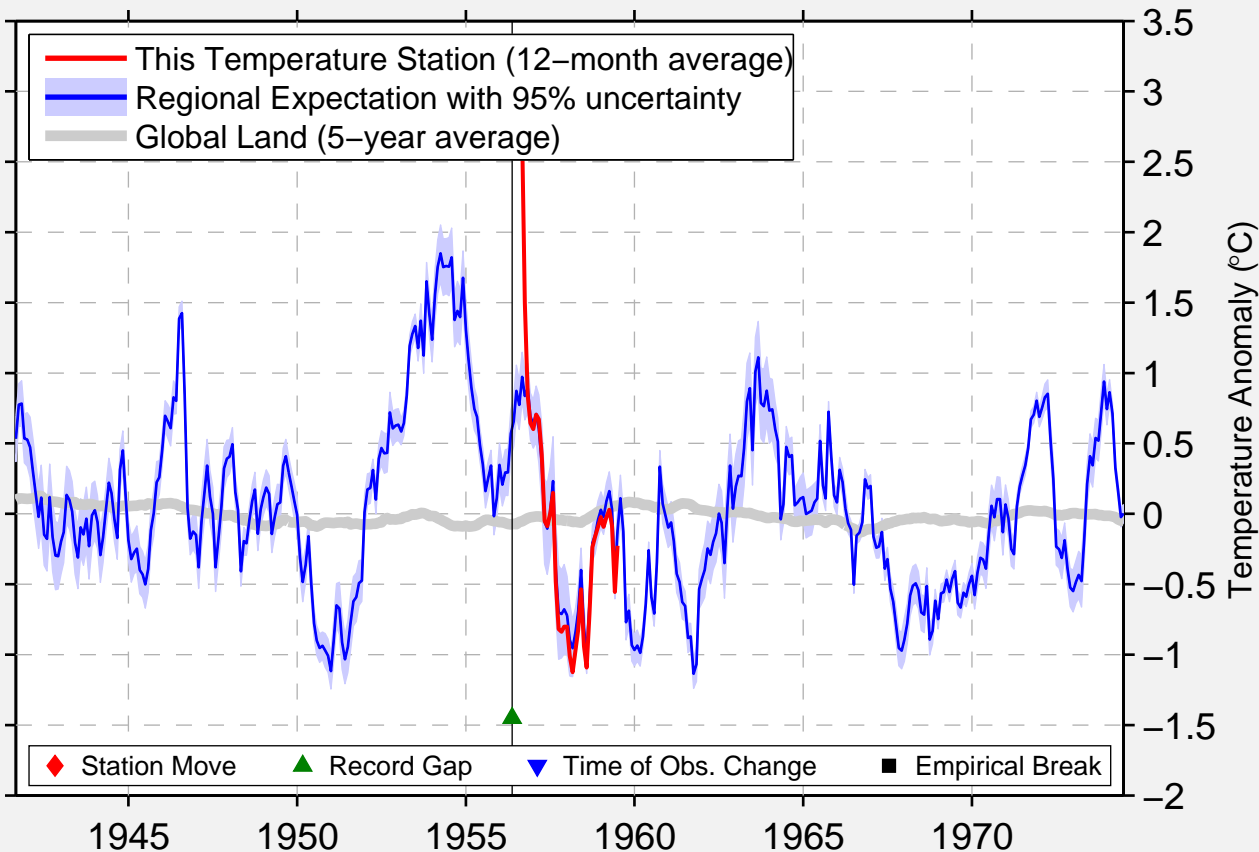

# PIERCE CITY 4 NNE

36.973 N, 93.992 W (United States)

Data Quality Controlled and Aligned at Breakpoints

Berkeley Earth