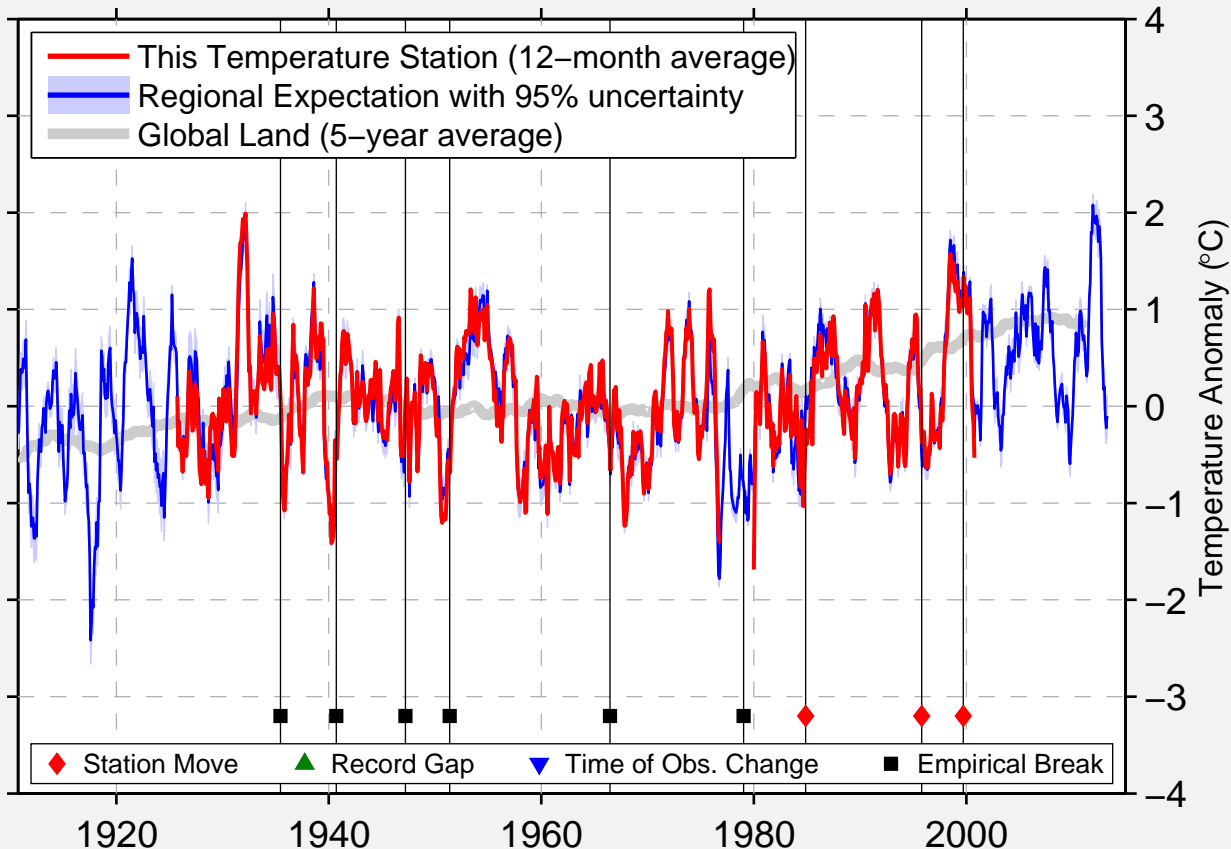

LOVELACEVILLE

36.969 N, 88.831 W (United States)

Data Quality Controlled and Aligned at Breakpoints

Berkeley Earth