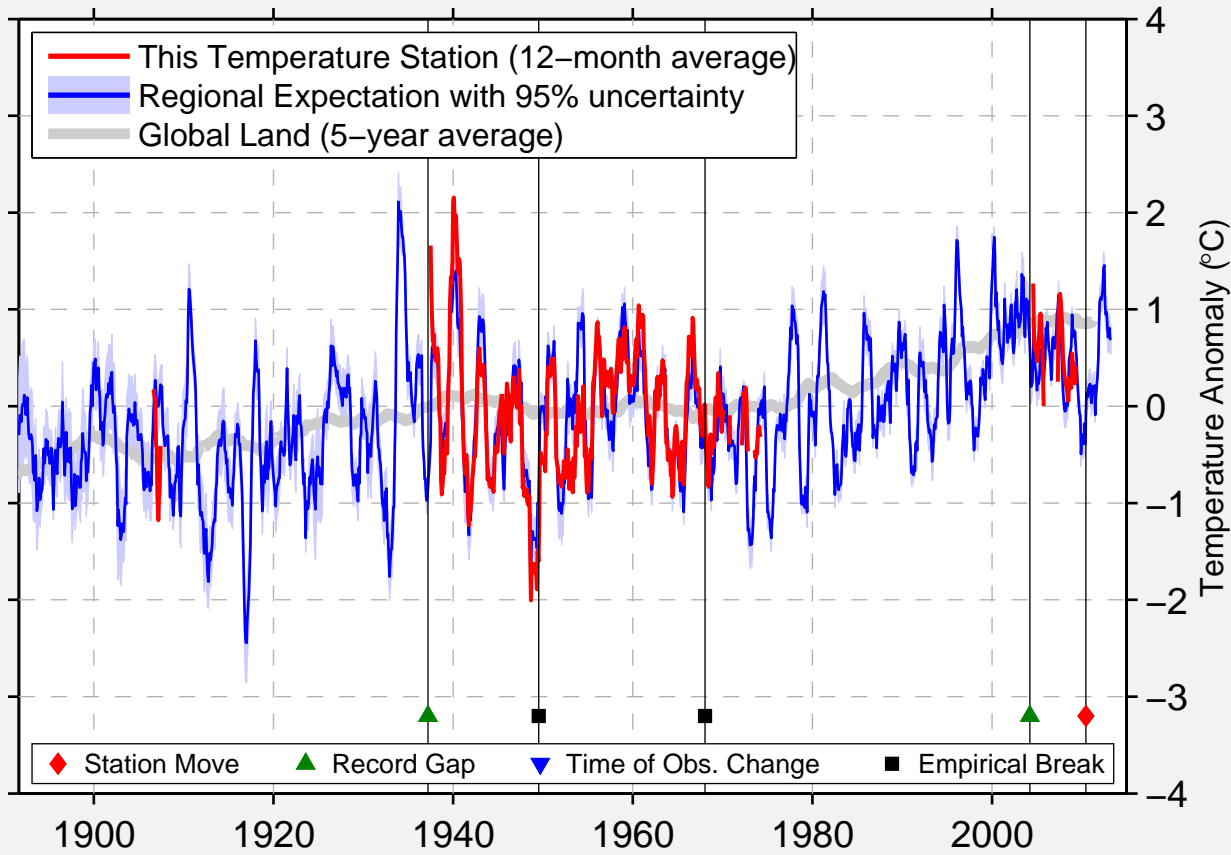

FREDONIA

36.950 N, 112.533 W (United States)

Data Quality Controlled and Aligned at Breakpoints

Berkeley Earth