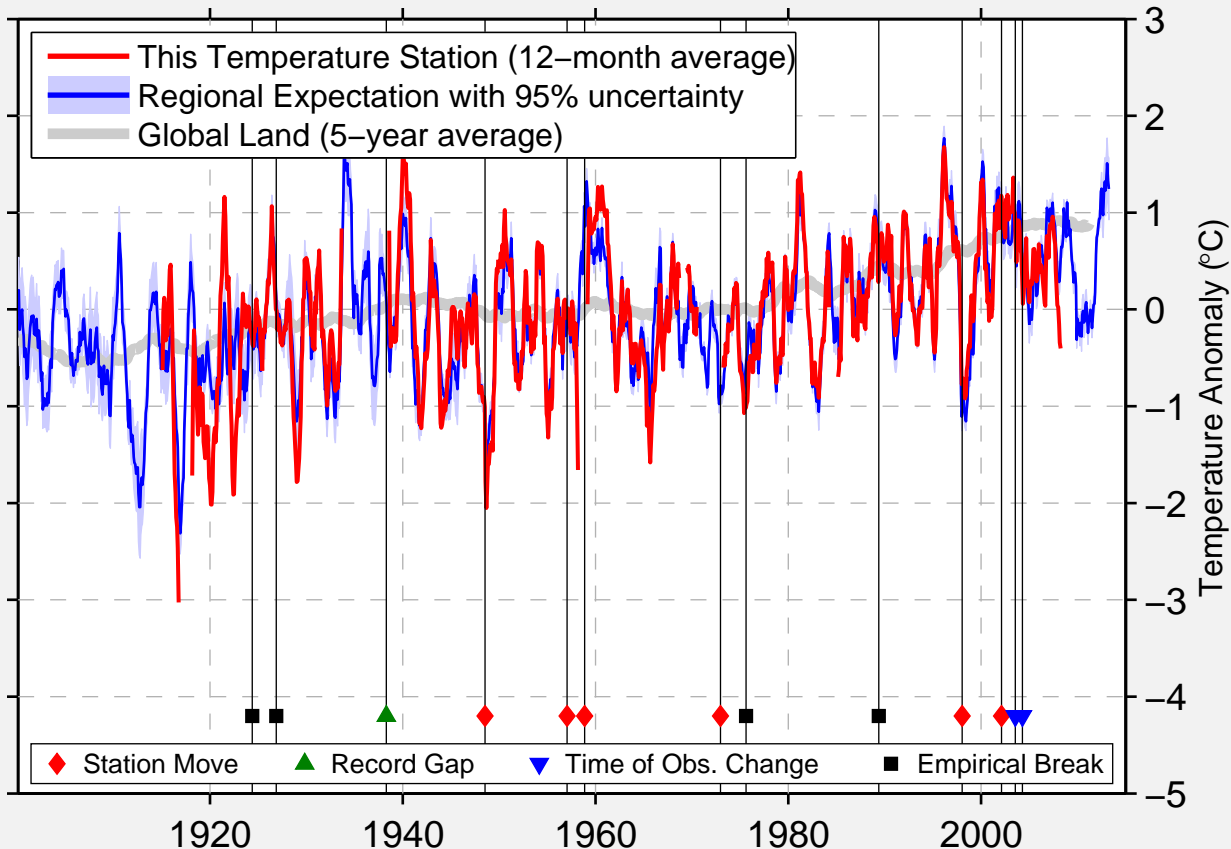

# BEATTY 8 N

36.943 N, 116.747 W (United States)

Data Quality Controlled and Aligned at Breakpoints

Berkeley Earth