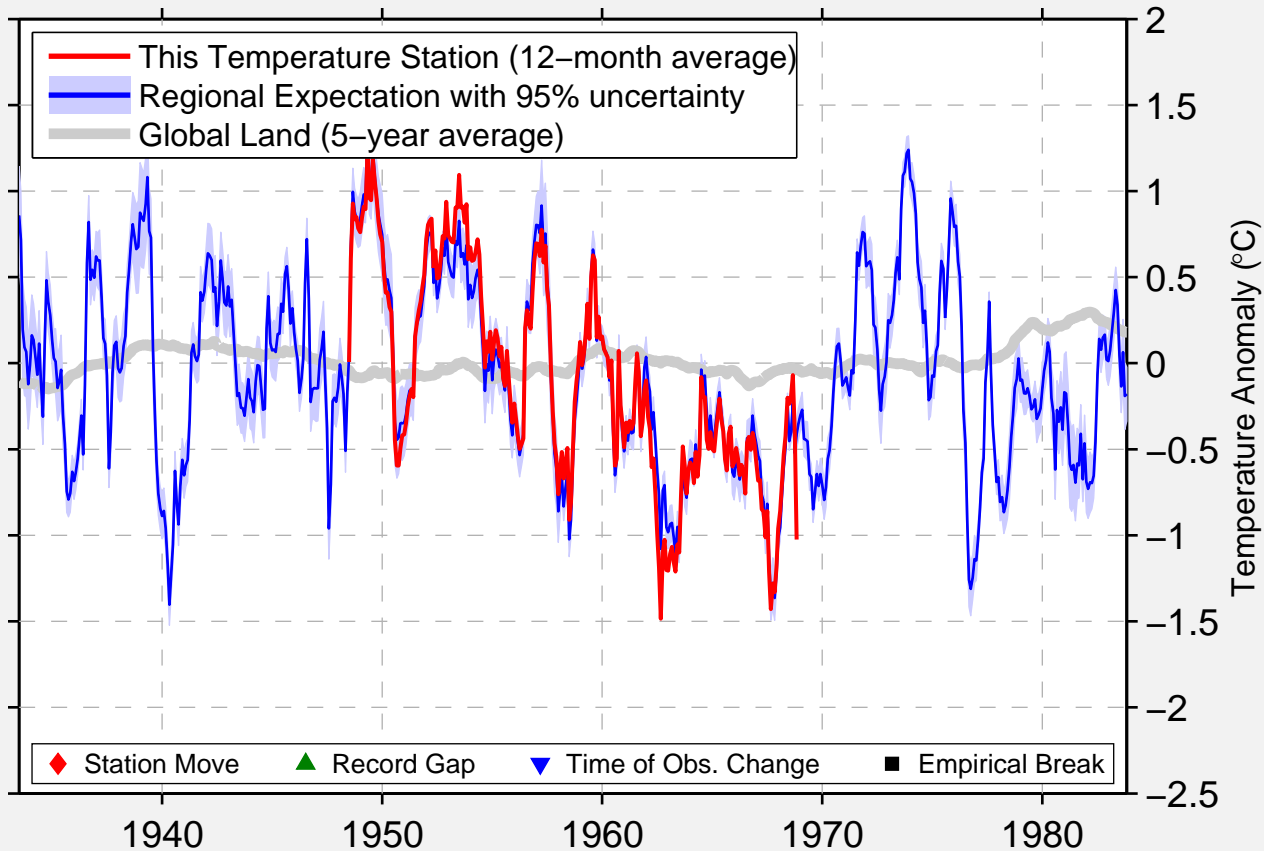

CAPE HENRY WB CITY

36.933 N, 76.000 W (United States)

Data Quality Controlled and Aligned at Breakpoints

Berkeley Earth