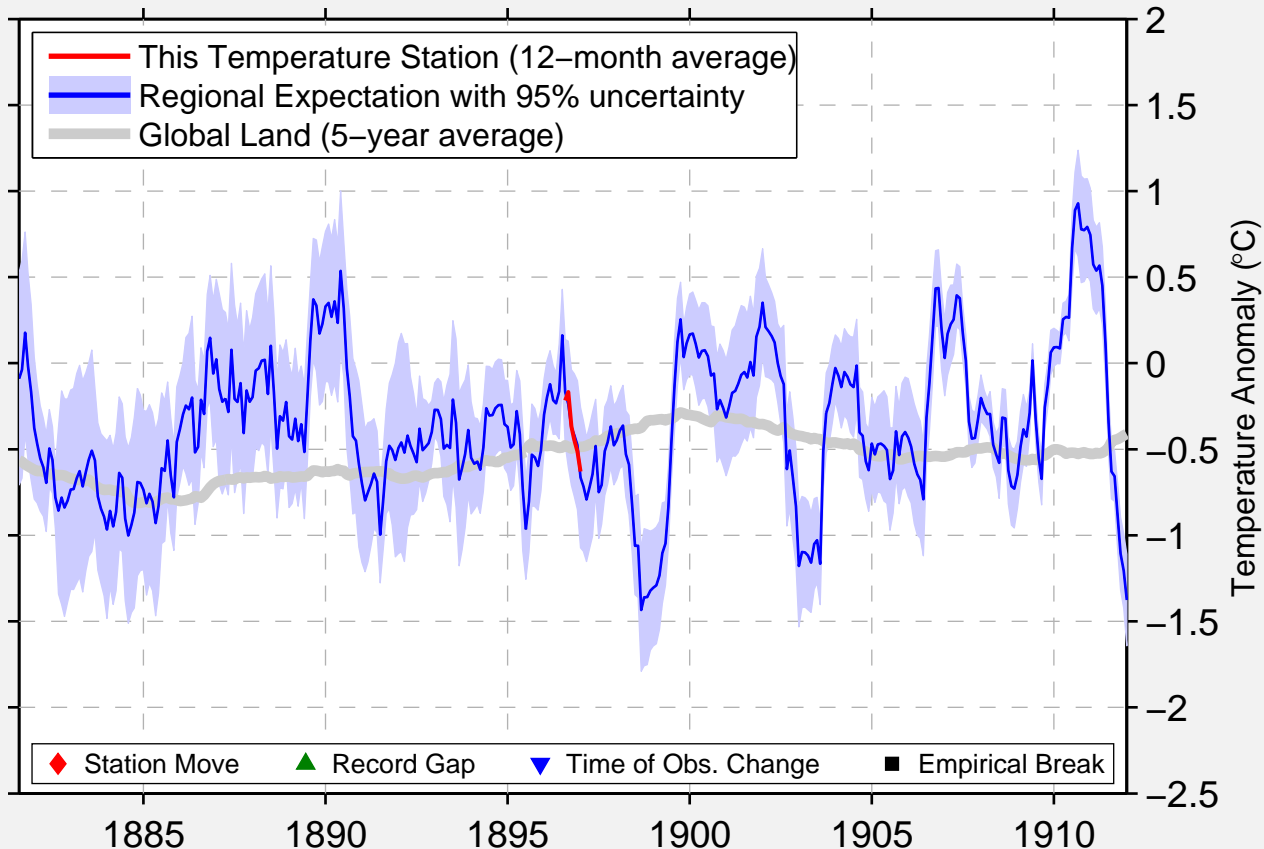

LA BELLE

36.917 N, 105.267 W (United States)

Data Quality Controlled and Aligned at Breakpoints

Berkeley Earth