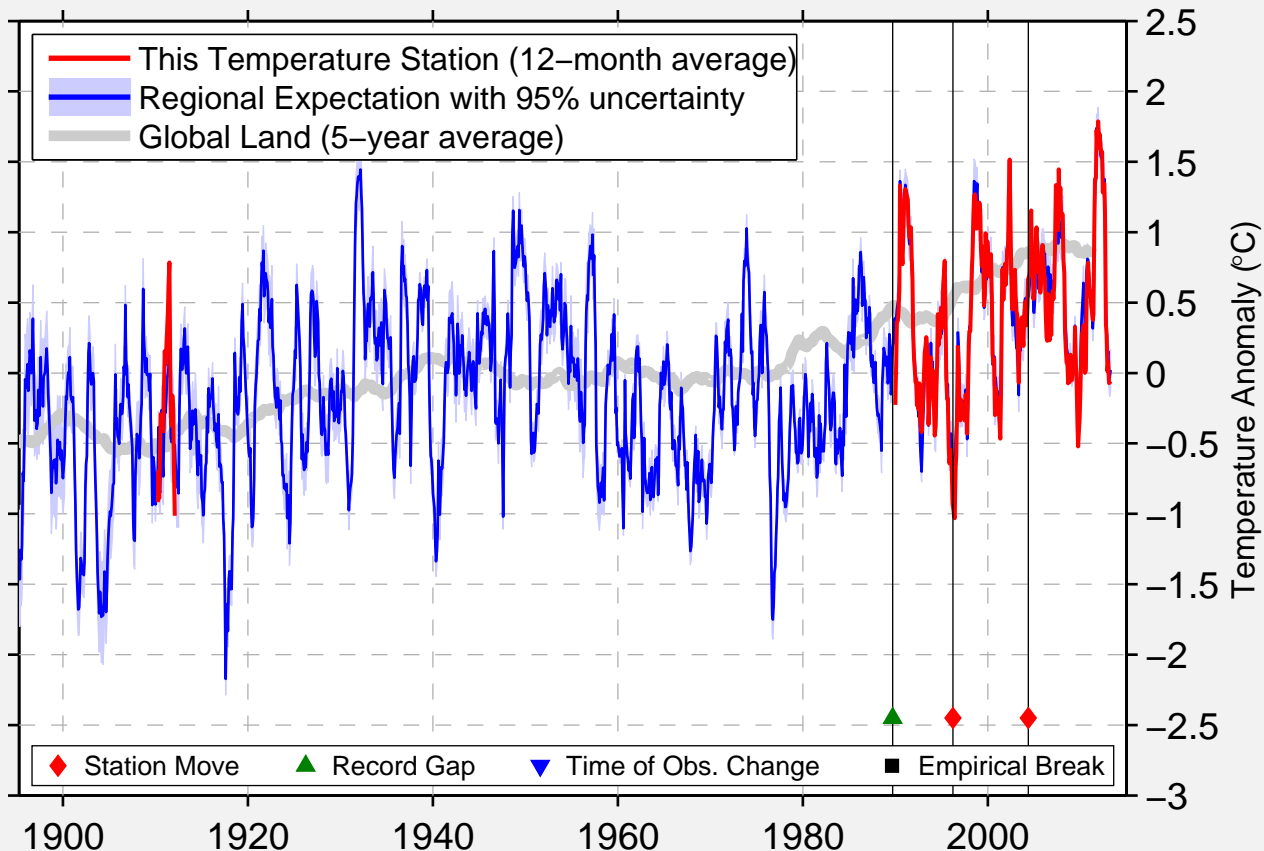

# LEBANON (1)

36.912 N, 82.061 W (United States)

Data Quality Controlled and Aligned at Breakpoints

Berkeley Earth