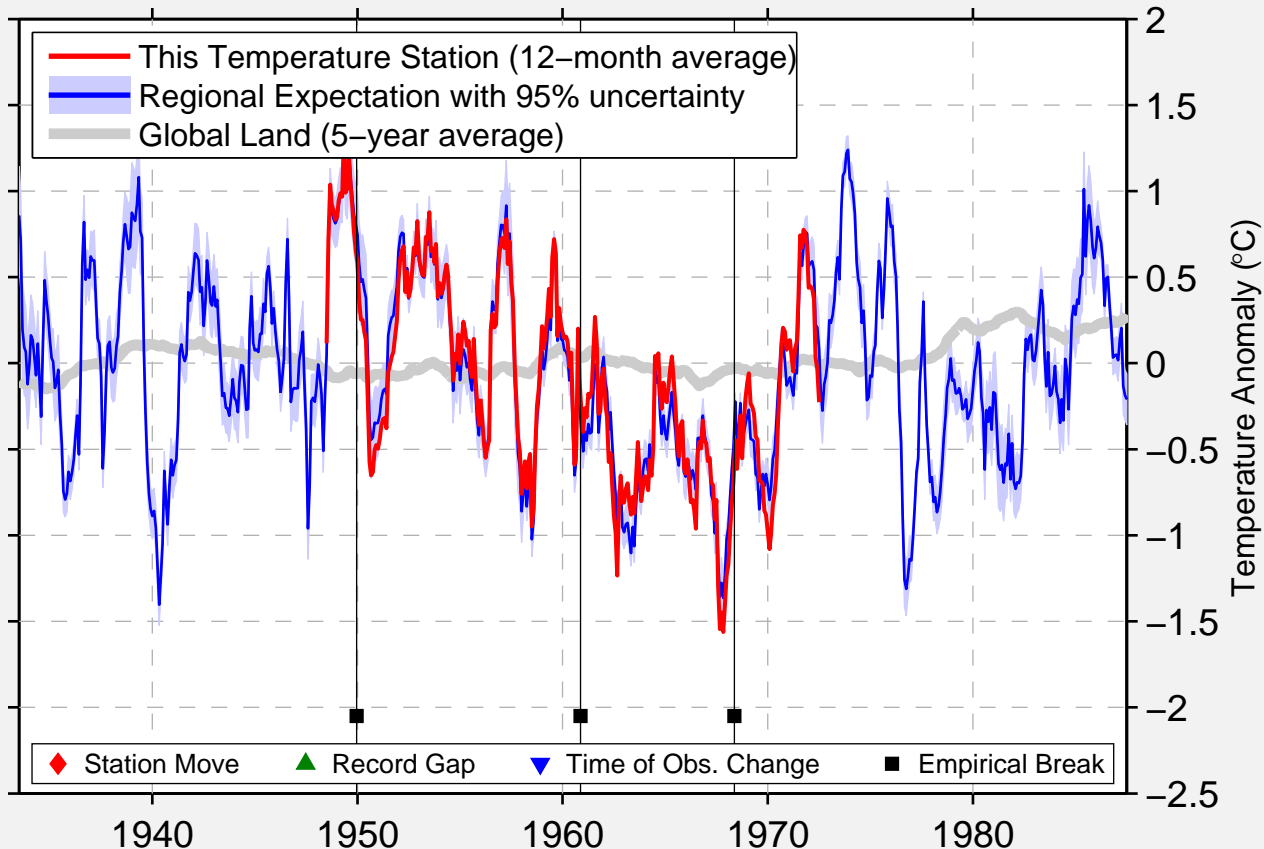

NORFOLK REGIONAL ARPT

36.903 N, 76.192 W (United States)

Data Quality Controlled and Aligned at Breakpoints

Berkeley Earth