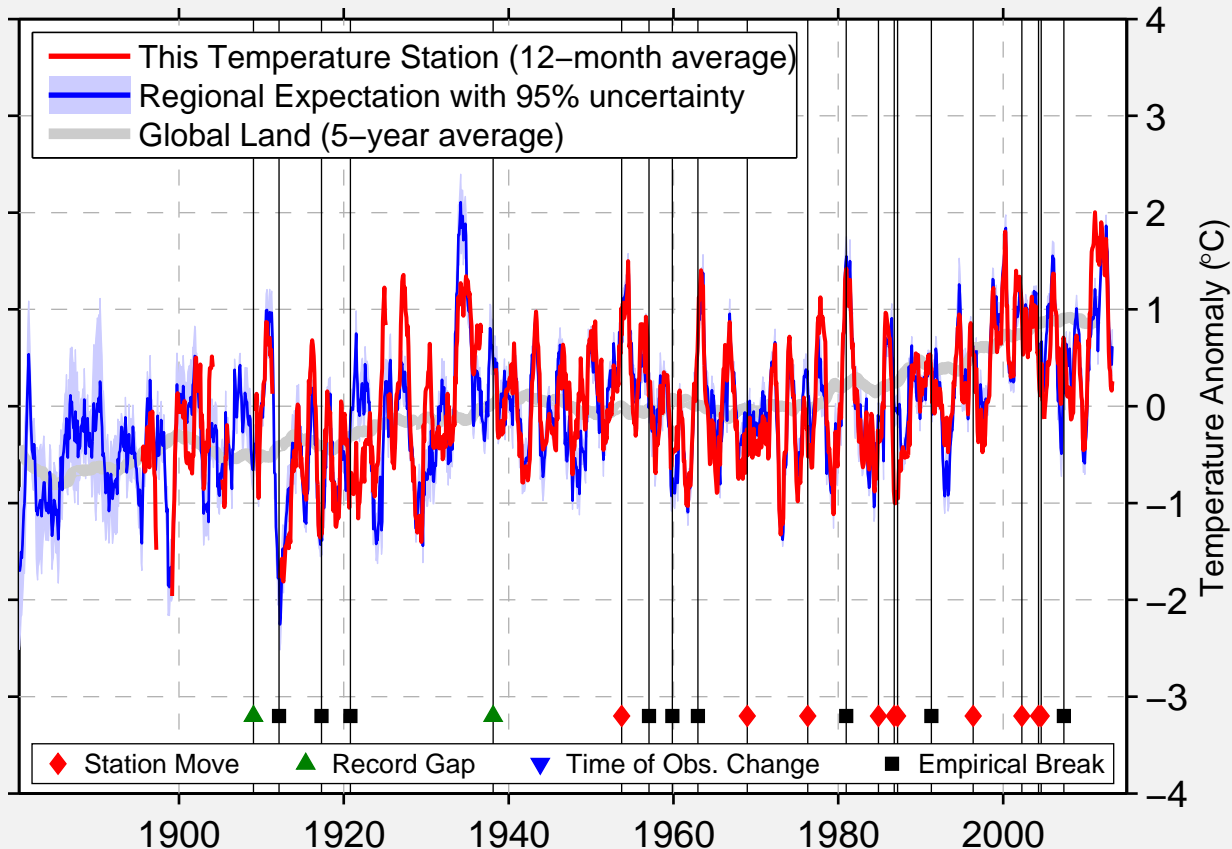

# RATON FILTER PLANT

36.903 N, 104.438 W (United States)

Data Quality Controlled and Aligned at Breakpoints

Berkeley Earth