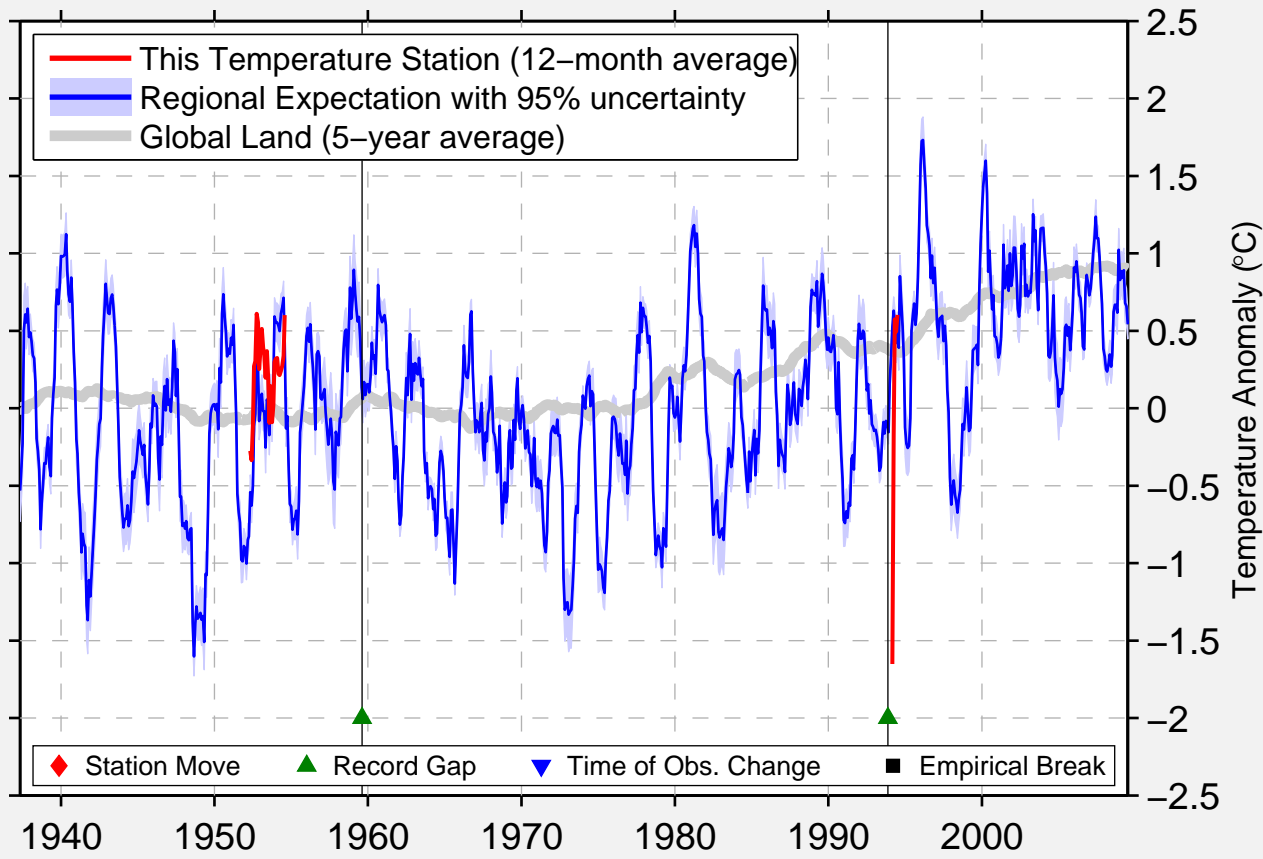

# LITTLEFIELD 1 NE

36.896 N, 113.908 W (United States)

Data Quality Controlled and Aligned at Breakpoints

Berkeley Earth