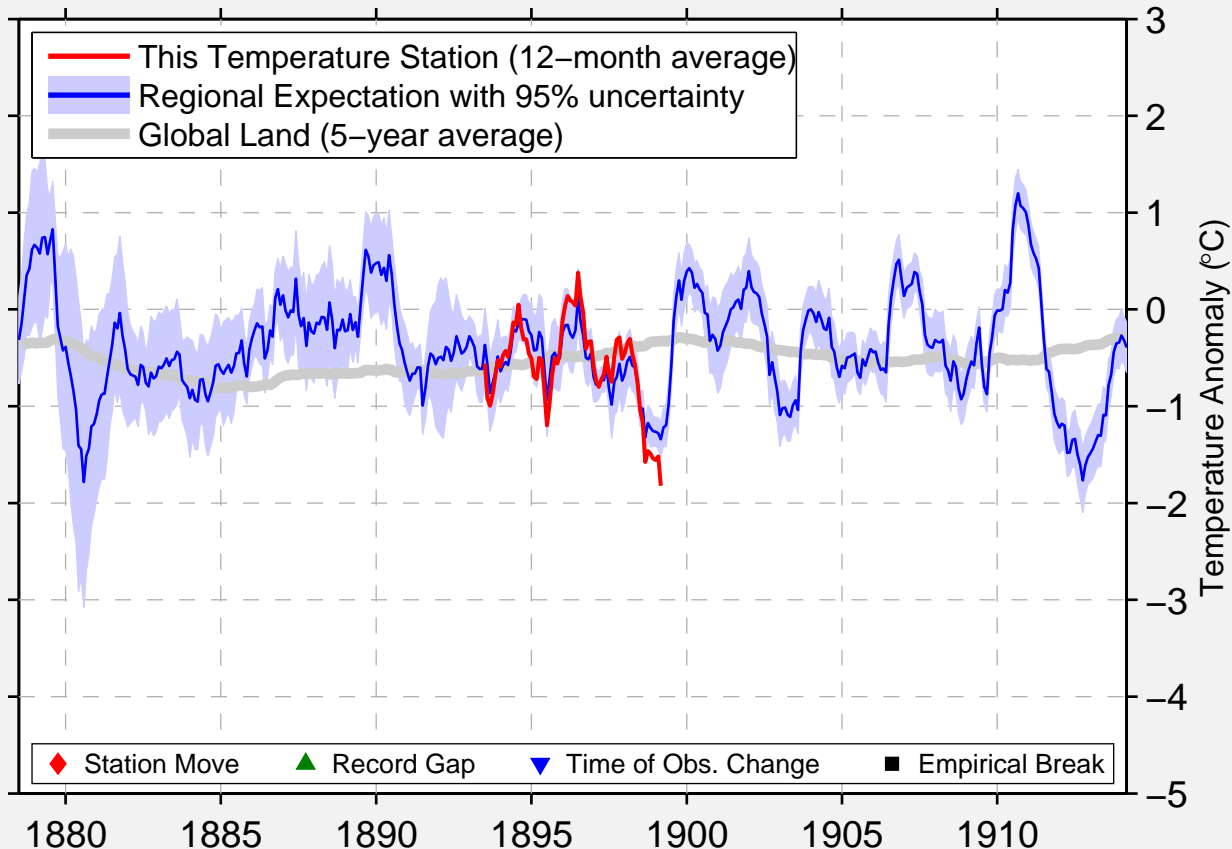

MONERO

36.883 N, 106.850 W (United States)

Data Quality Controlled and Aligned at Breakpoints

Berkeley Earth