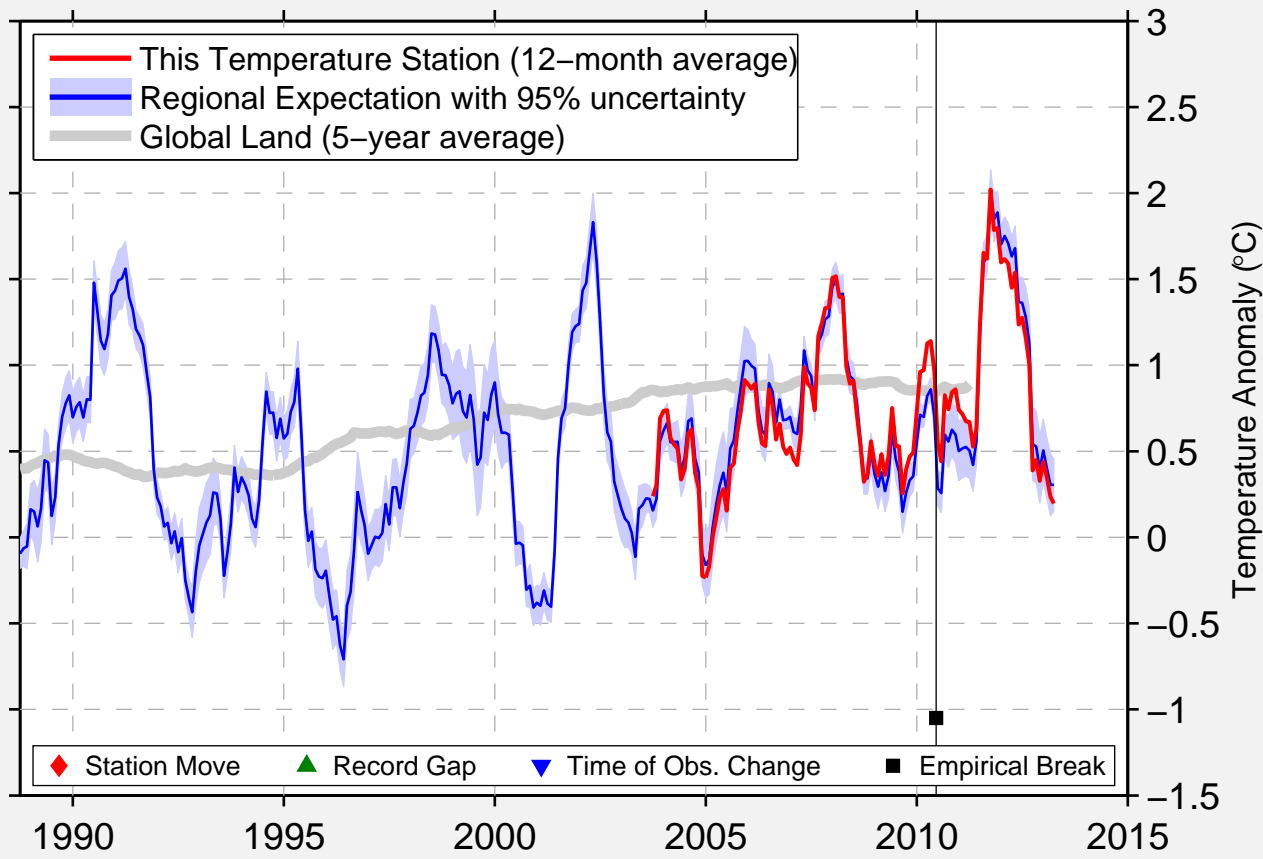

NORFOLK SOUTH

36.871 N, 76.229 W (United States)

Data Quality Controlled and Aligned at Breakpoints

Berkeley Earth