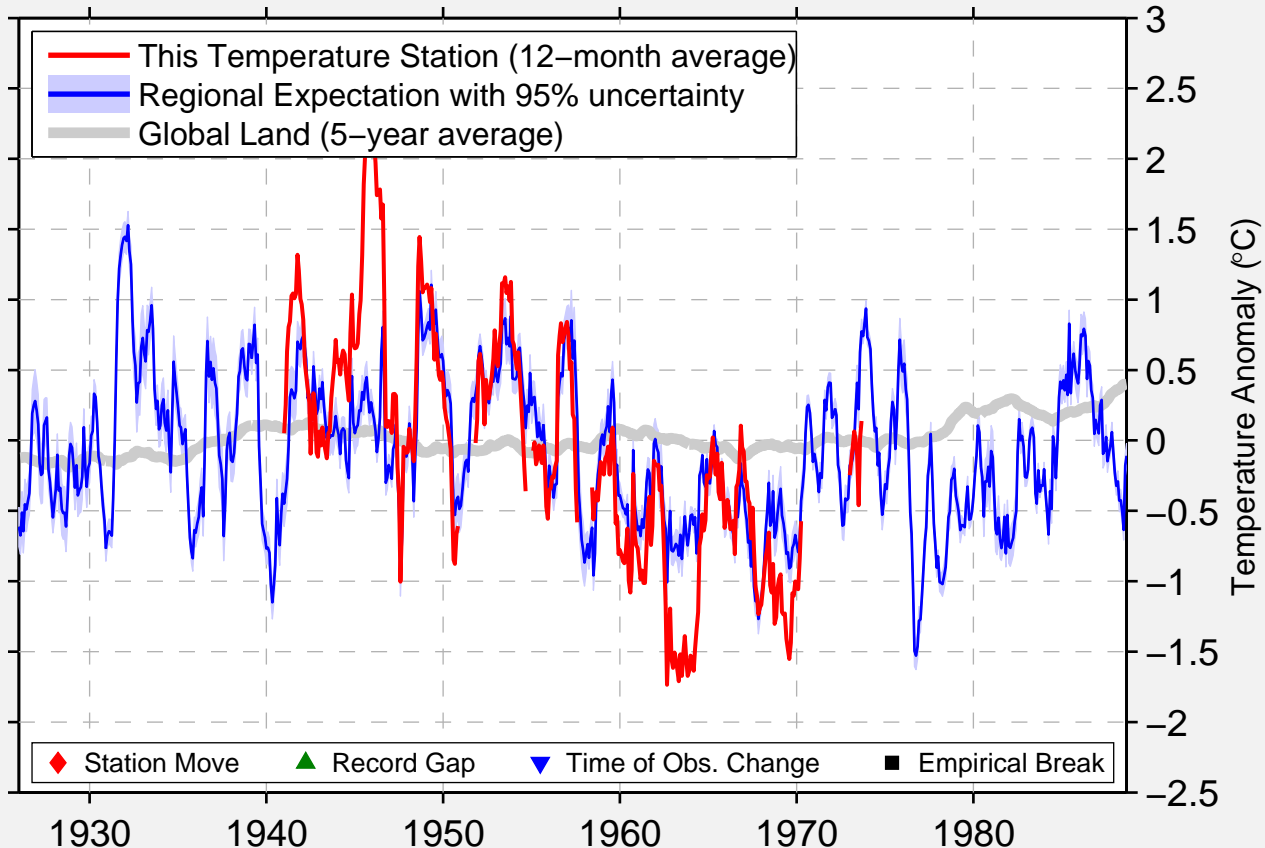

ROCKY KNOB

36.850 N, 80.367 W (United States)

Data Quality Controlled and Aligned at Breakpoints

Berkeley Earth