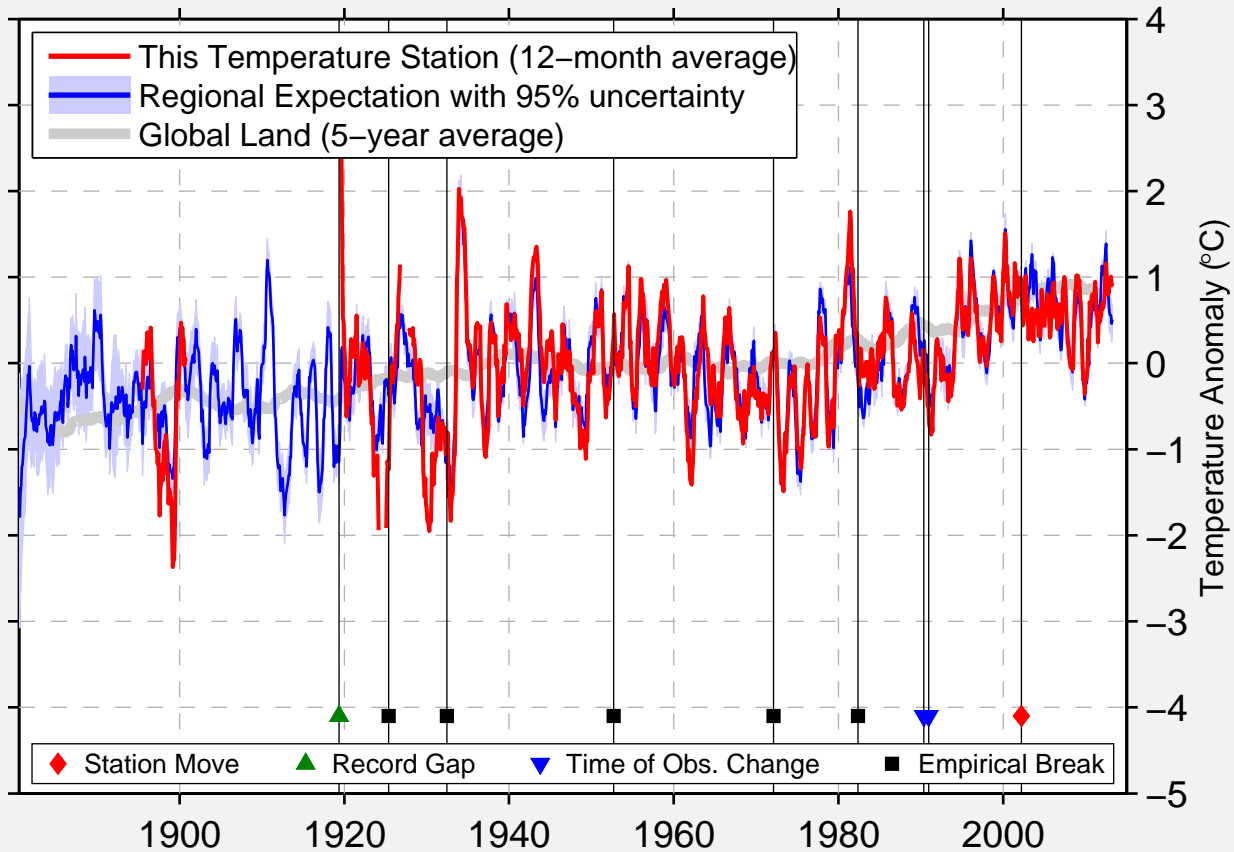

AZTEC RUINS NATL MONUMENT

36.835 N, 108.001 W (United States)

Data Quality Controlled and Aligned at Breakpoints

Berkeley Earth