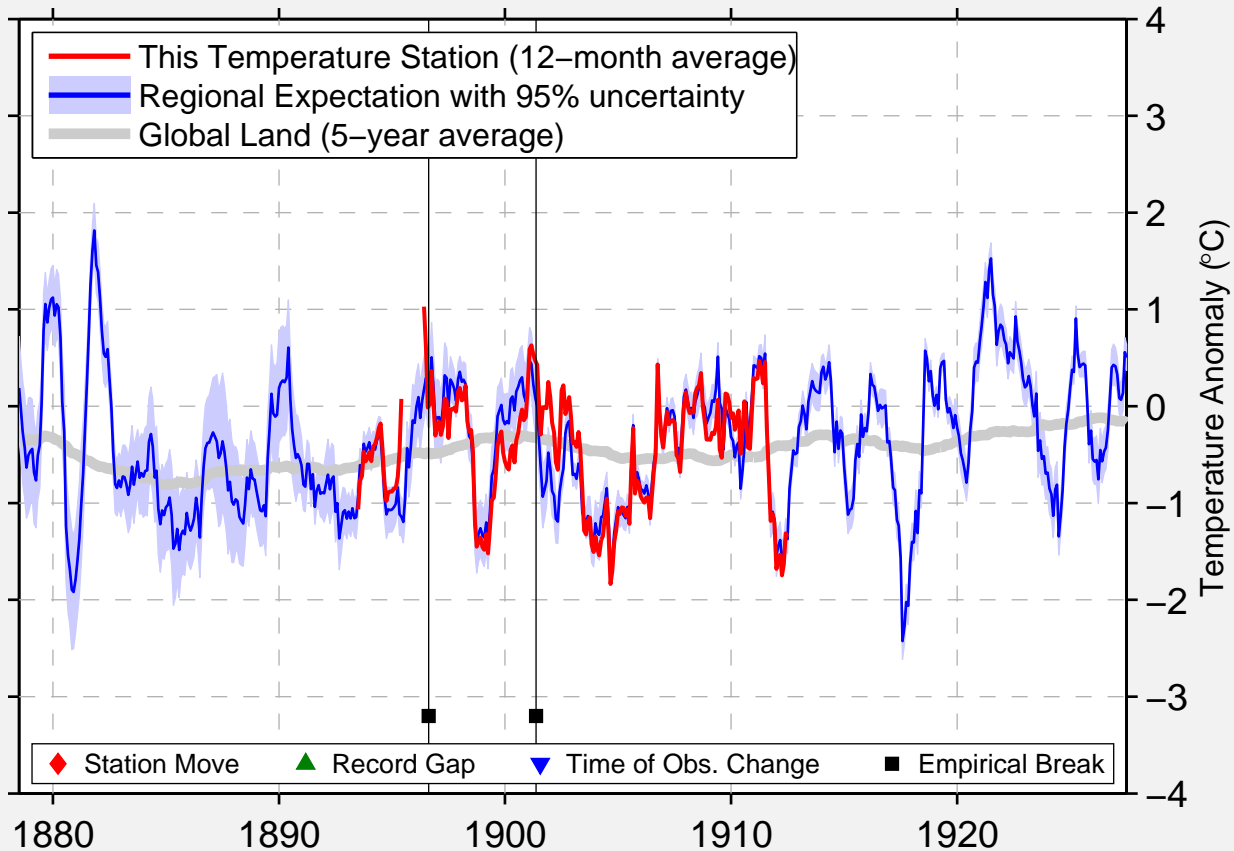

OLDEN

36.833 N, 91.900 W (United States)

Data Quality Controlled and Aligned at Breakpoints

Berkeley Earth