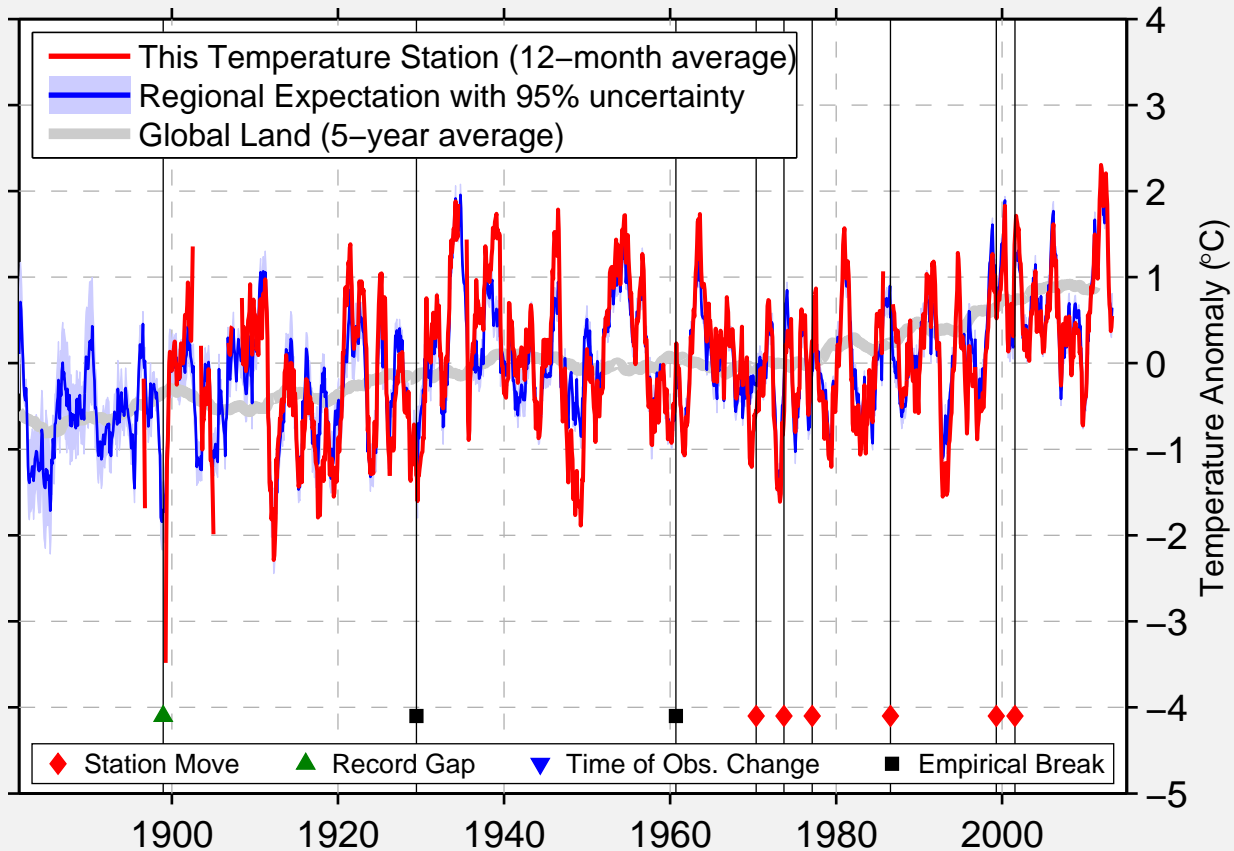

BEAVER

36.819 N, 100.530 W (United States)

Data Quality Controlled and Aligned at Breakpoints

Berkeley Earth