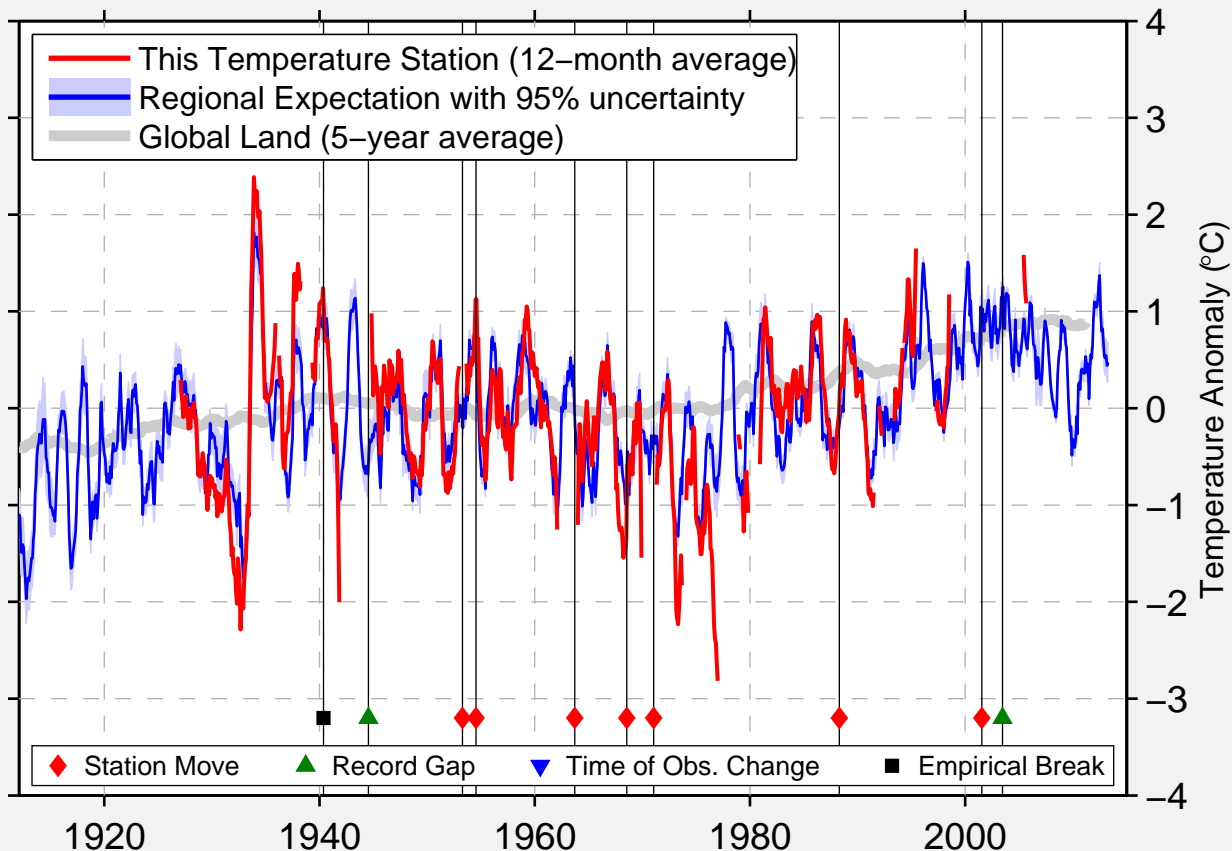

SHIPROCK

36.795 N, 108.692 W (United States)

Data Quality Controlled and Aligned at Breakpoints

Berkeley Earth