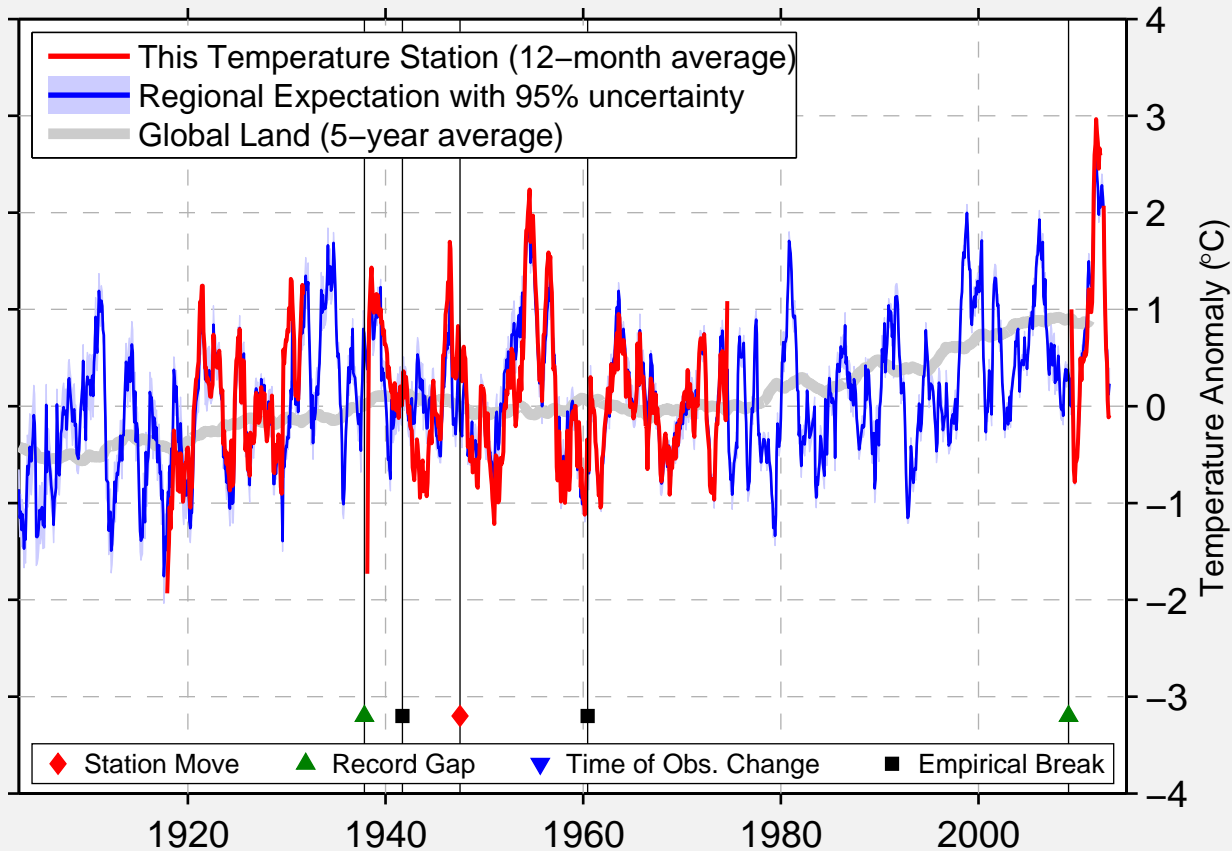

BLACKWELL 4SSE MESONET

36.781 N, 97.281 W (United States)

Data Quality Controlled and Aligned at Breakpoints

Berkeley Earth