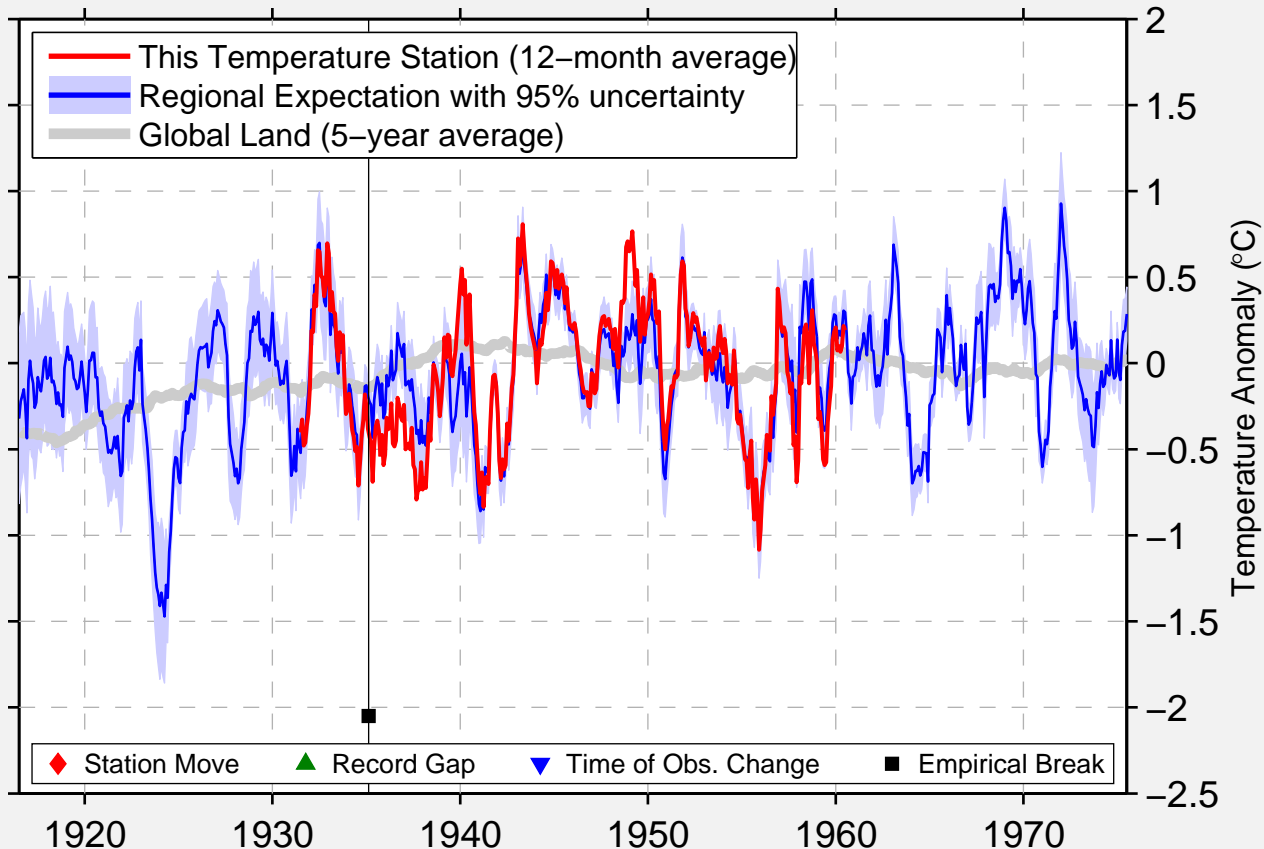

# BALCARCA, ARGENTINA

37.800 S, 58.300 W (Argentina)

Data Quality Controlled and Aligned at Breakpoints

Berkeley Earth