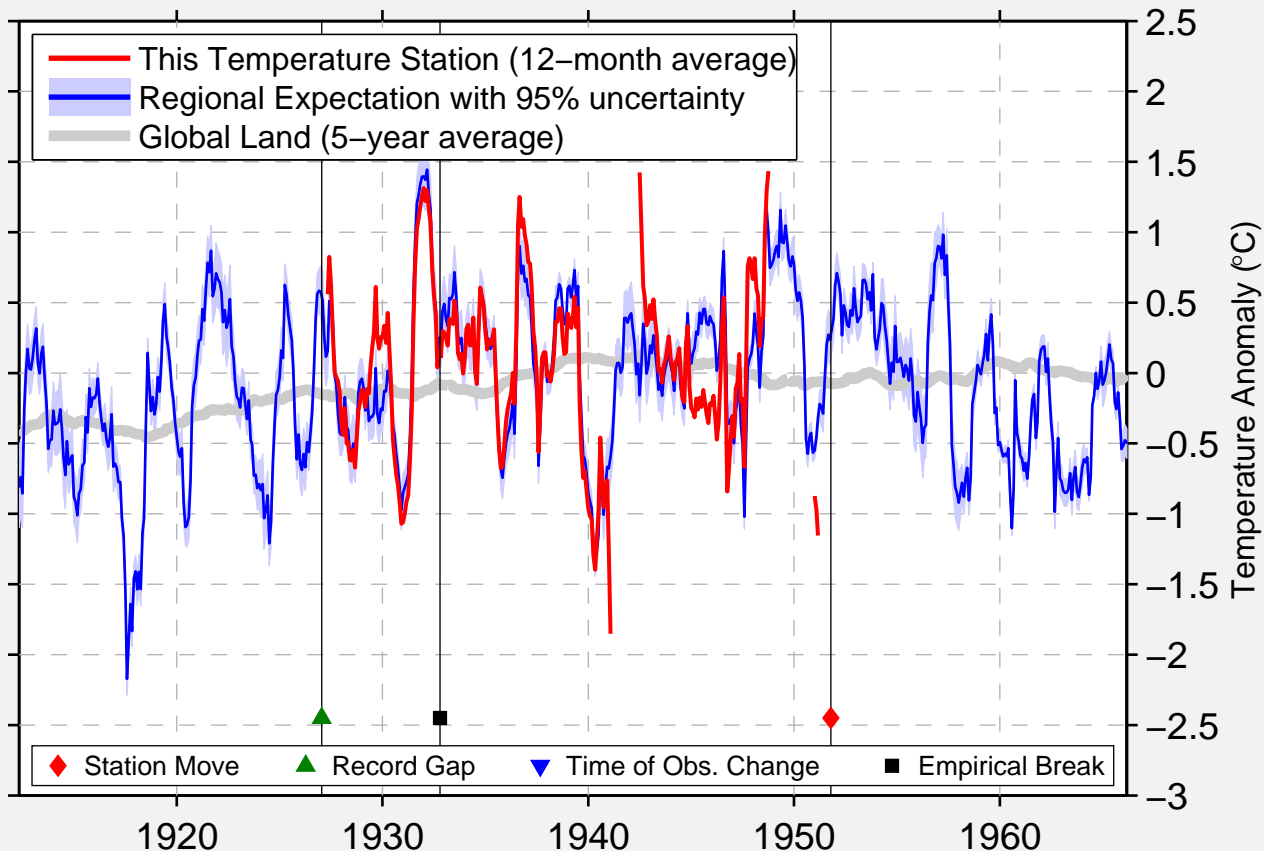

EMORY

36.767 N, 81.833 W (United States)

Data Quality Controlled and Aligned at Breakpoints

Berkeley Earth